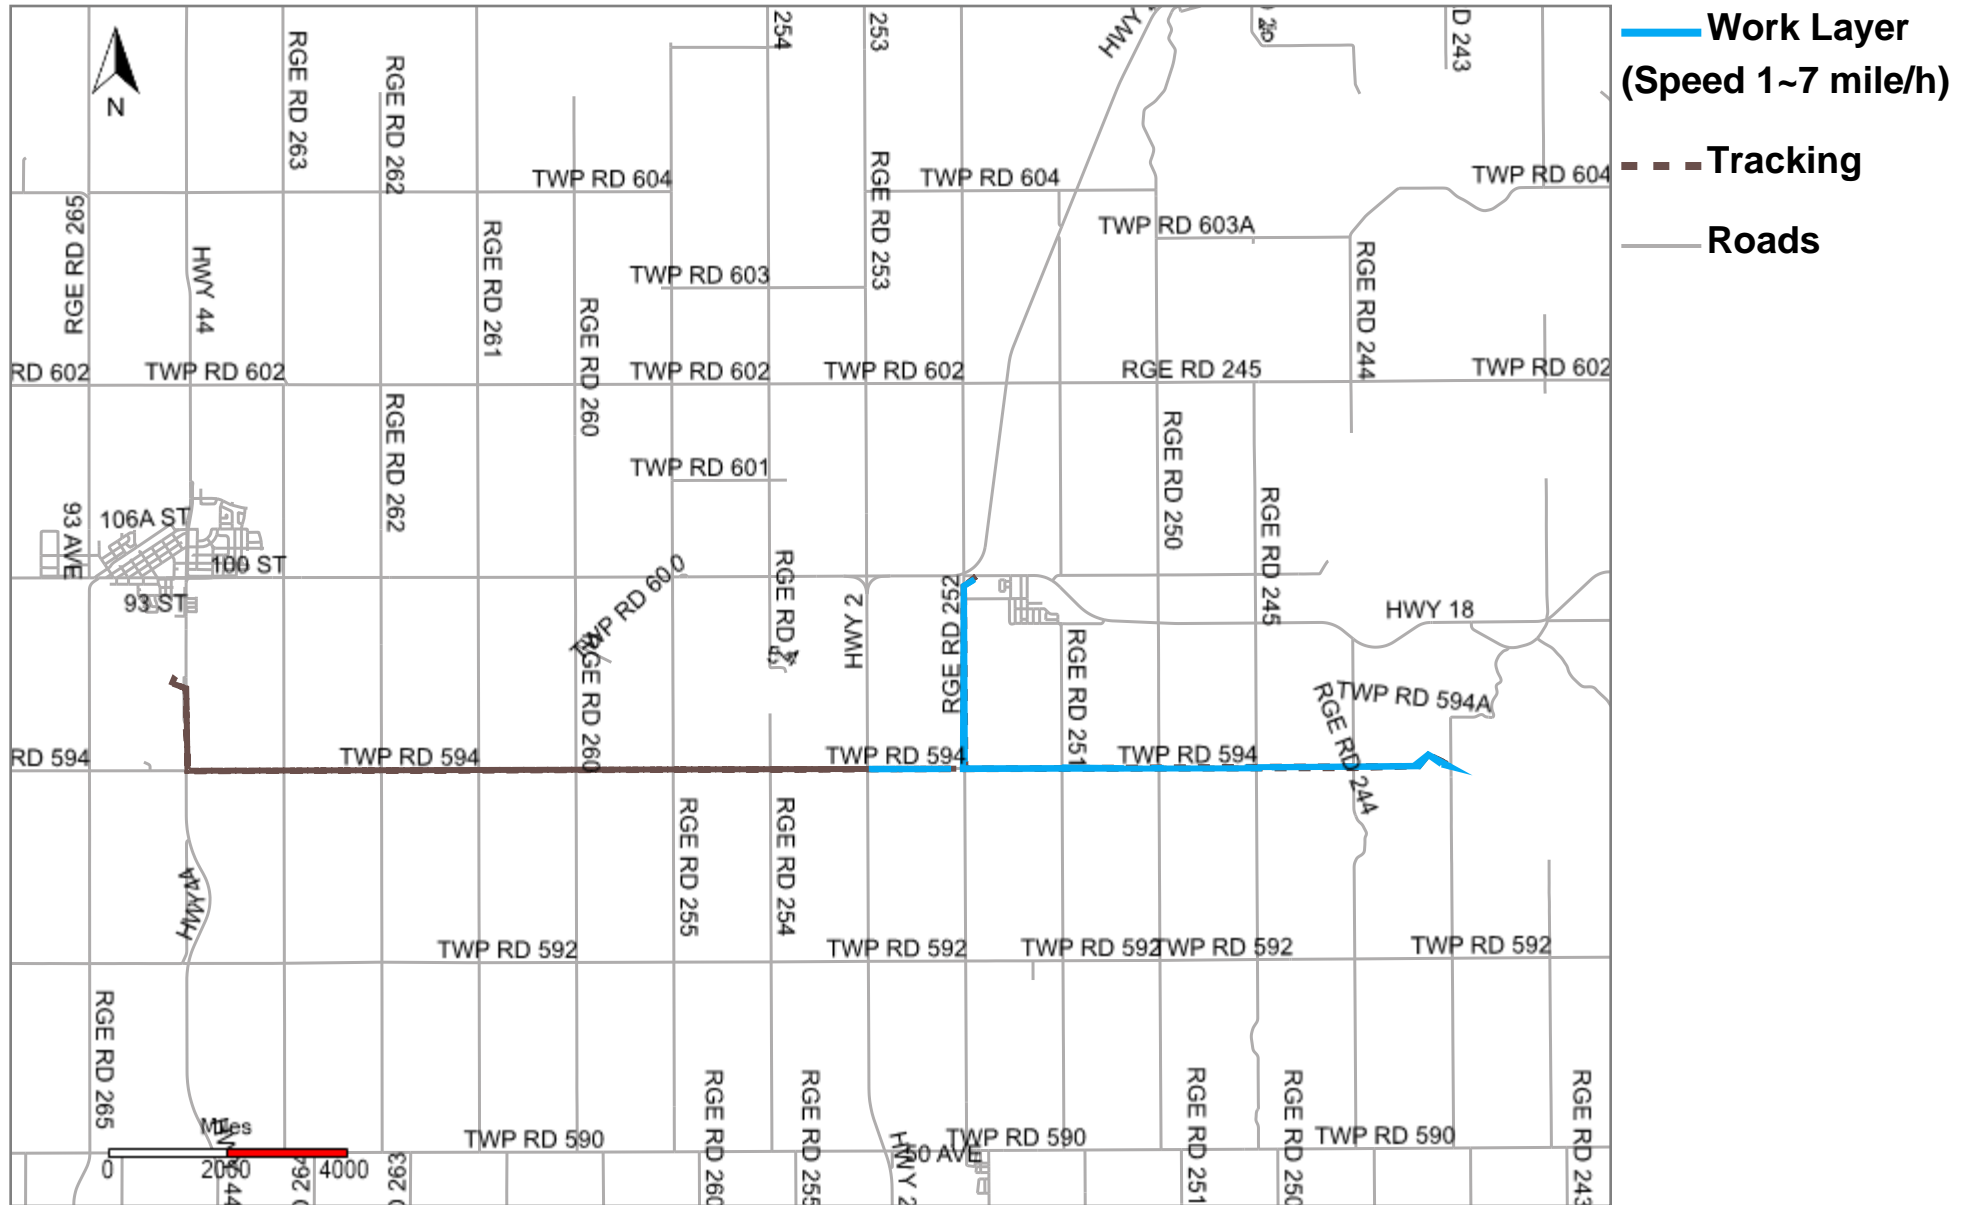

Westlock Weekly Grading Report (2021-06-27 ~ 2021-07-03)

GR1407 - _2021-06-27 ~ 2021-07-03 Tracking

GR1412 - _2021-06-27 ~ 2021-07-03 Tracking

GR1414 - _2021-06-27 ~ 2021-07-03 Tracking

GR1418 - _2021-06-27 ~ 2021-07-03 Tracking

GR1419 - _2021-06-27 ~ 2021-07-03 Tracking

GR1420 - _2021-06-27 ~ 2021-07-03 Tracking

GR1423 - _2021-06-27 ~ 2021-07-03 Tracking

GR1424 - _2021-06-27 ~ 2021-07-03 Tracking