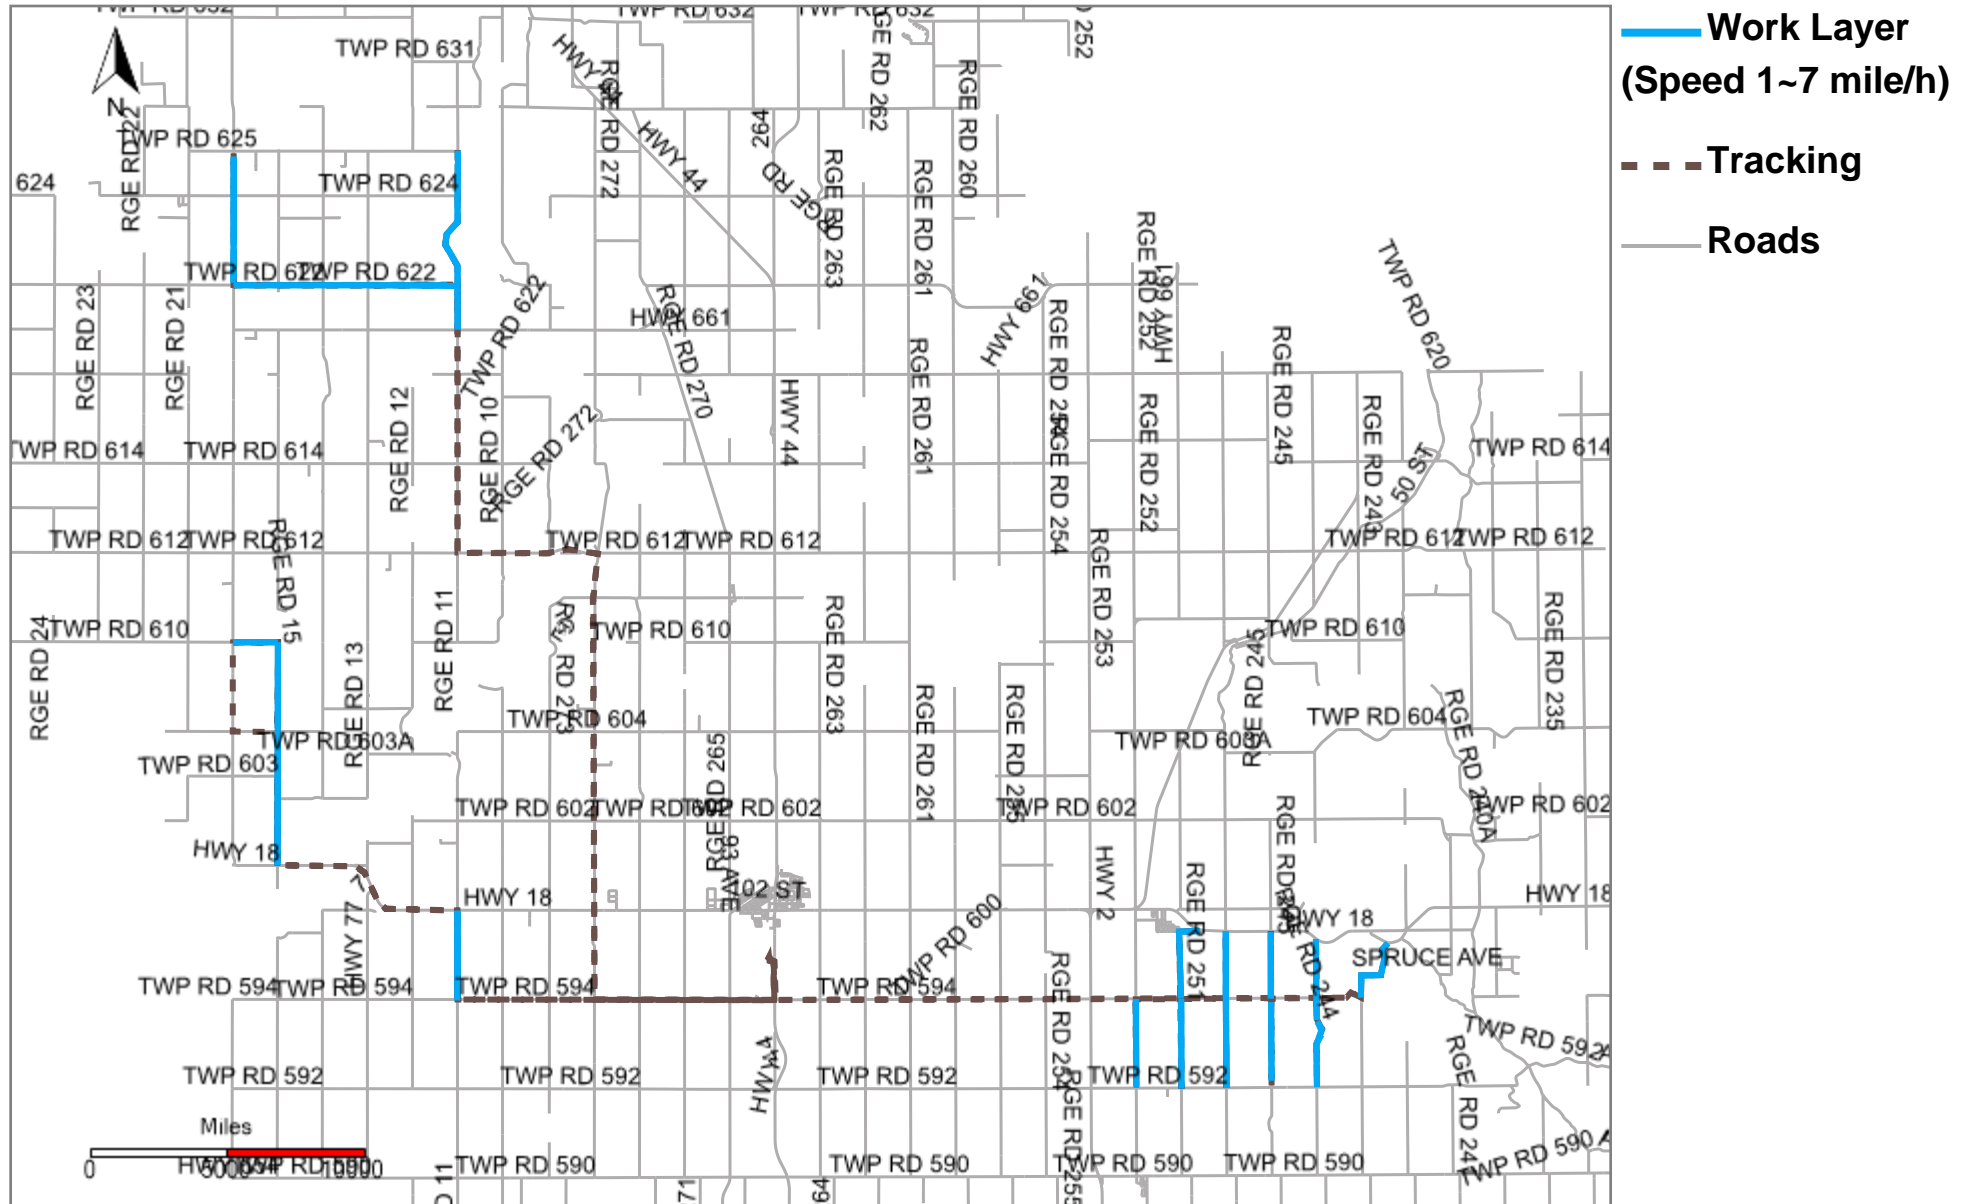

Westlock Weekly Grading Report (2021-06-27 ~ 2021-07-03)

GR1407 - _2021-06-27 ~ 2021-07-03 Tracking

GR1412 - _2021-06-27 ~ 2021-07-03 Tracking

GR1414 - _2021-06-27 ~ 2021-07-03 Tracking

GR1418 - _2021-06-27 ~ 2021-07-03 Tracking

GR1419 - _2021-06-27 ~ 2021-07-03 Tracking

GR1420 - _2021-06-27 ~ 2021-07-03 Tracking

GR1423 - _2021-06-27 ~ 2021-07-03 Tracking

GR1424 - _2021-06-27 ~ 2021-07-03 Tracking