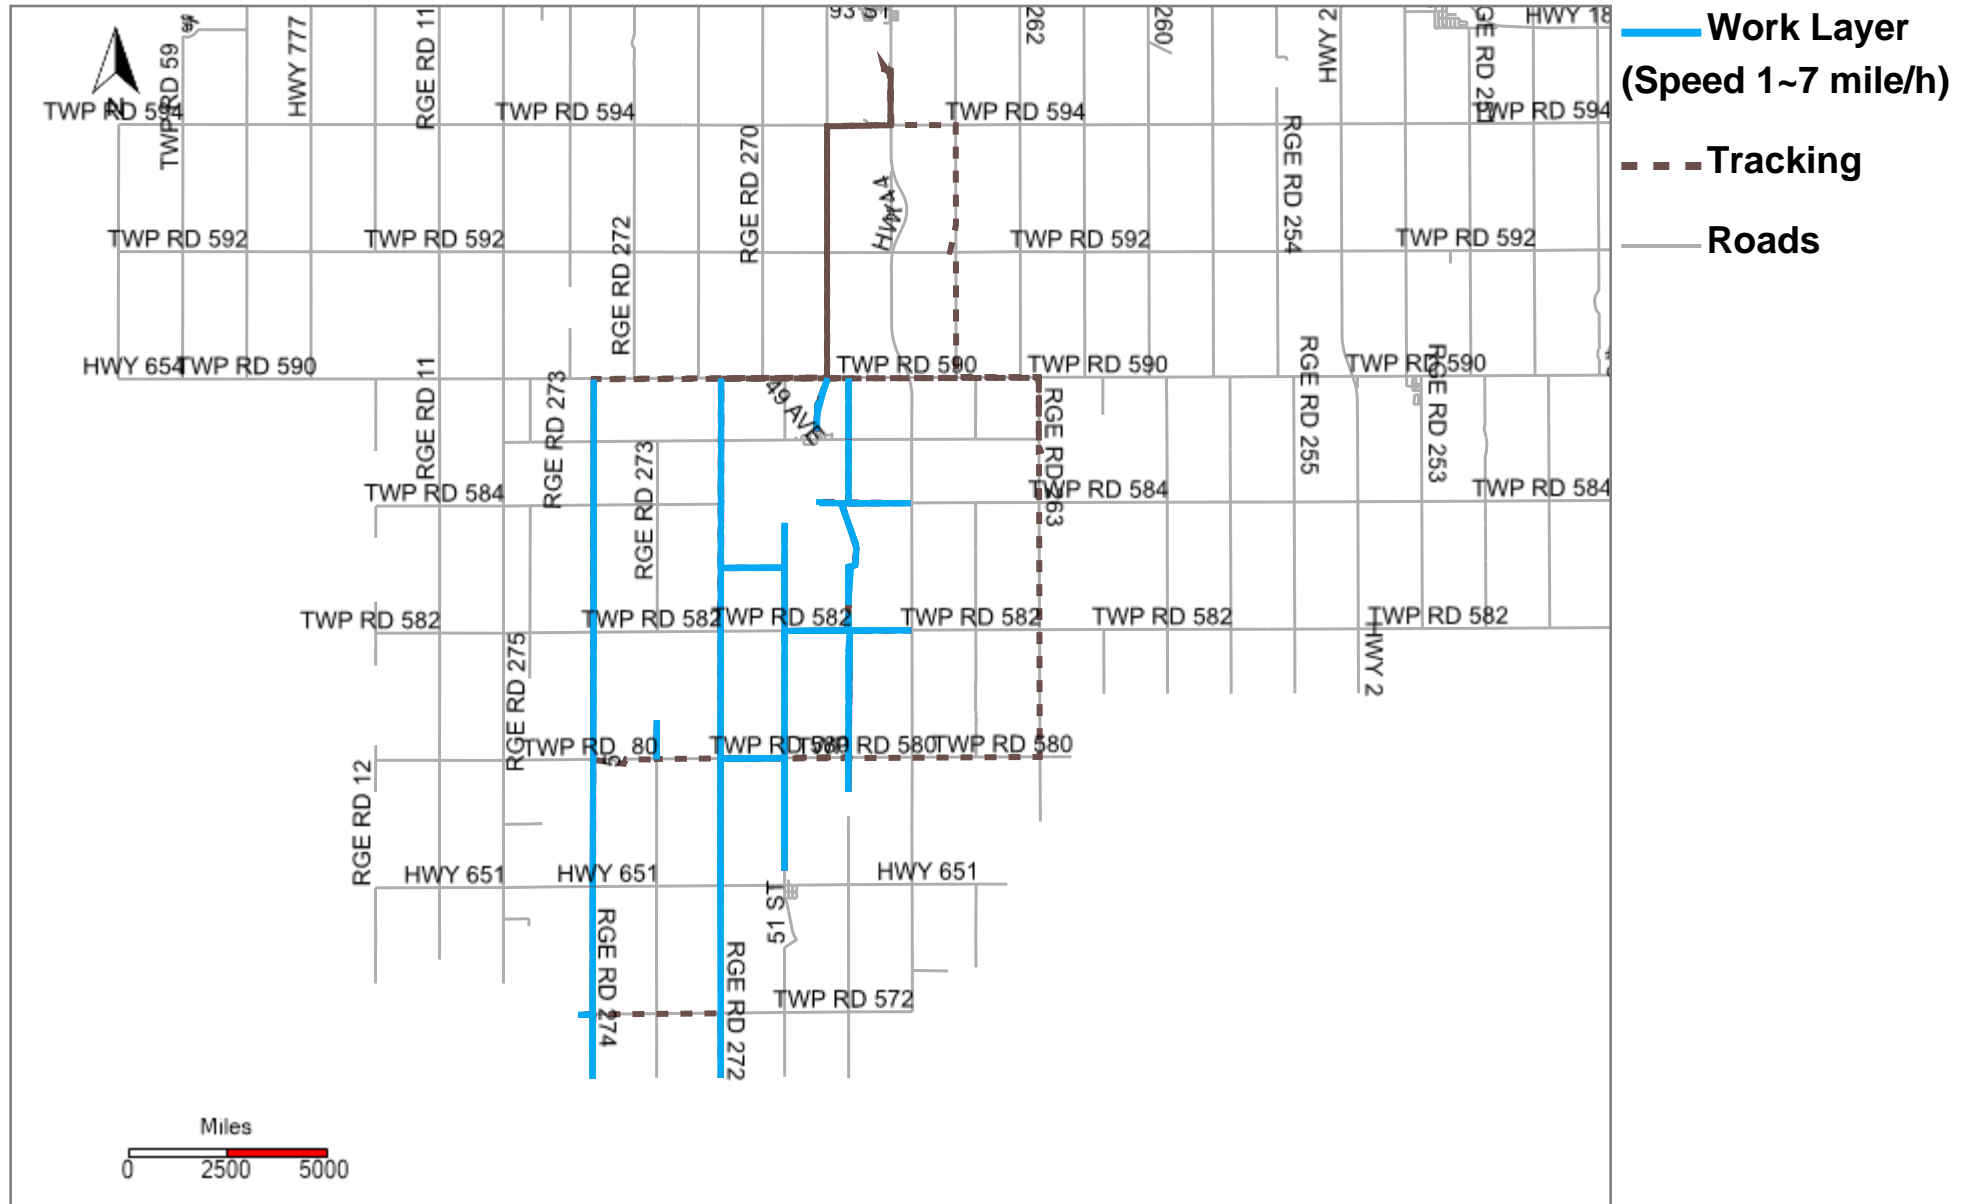

Westlock Weekly Grading Report (2021-06-27 ~ 2021-07-03)

GR1407 - _2021-06-27 ~ 2021-07-03 Tracking

GR1412 - _2021-06-27 ~ 2021-07-03 Tracking

GR1414 - _2021-06-27 ~ 2021-07-03 Tracking

GR1418 - _2021-06-27 ~ 2021-07-03 Tracking

GR1419 - _2021-06-27 ~ 2021-07-03 Tracking

GR1420 - _2021-06-27 ~ 2021-07-03 Tracking

GR1423 - _2021-06-27 ~ 2021-07-03 Tracking

GR1424 - _2021-06-27 ~ 2021-07-03 Tracking