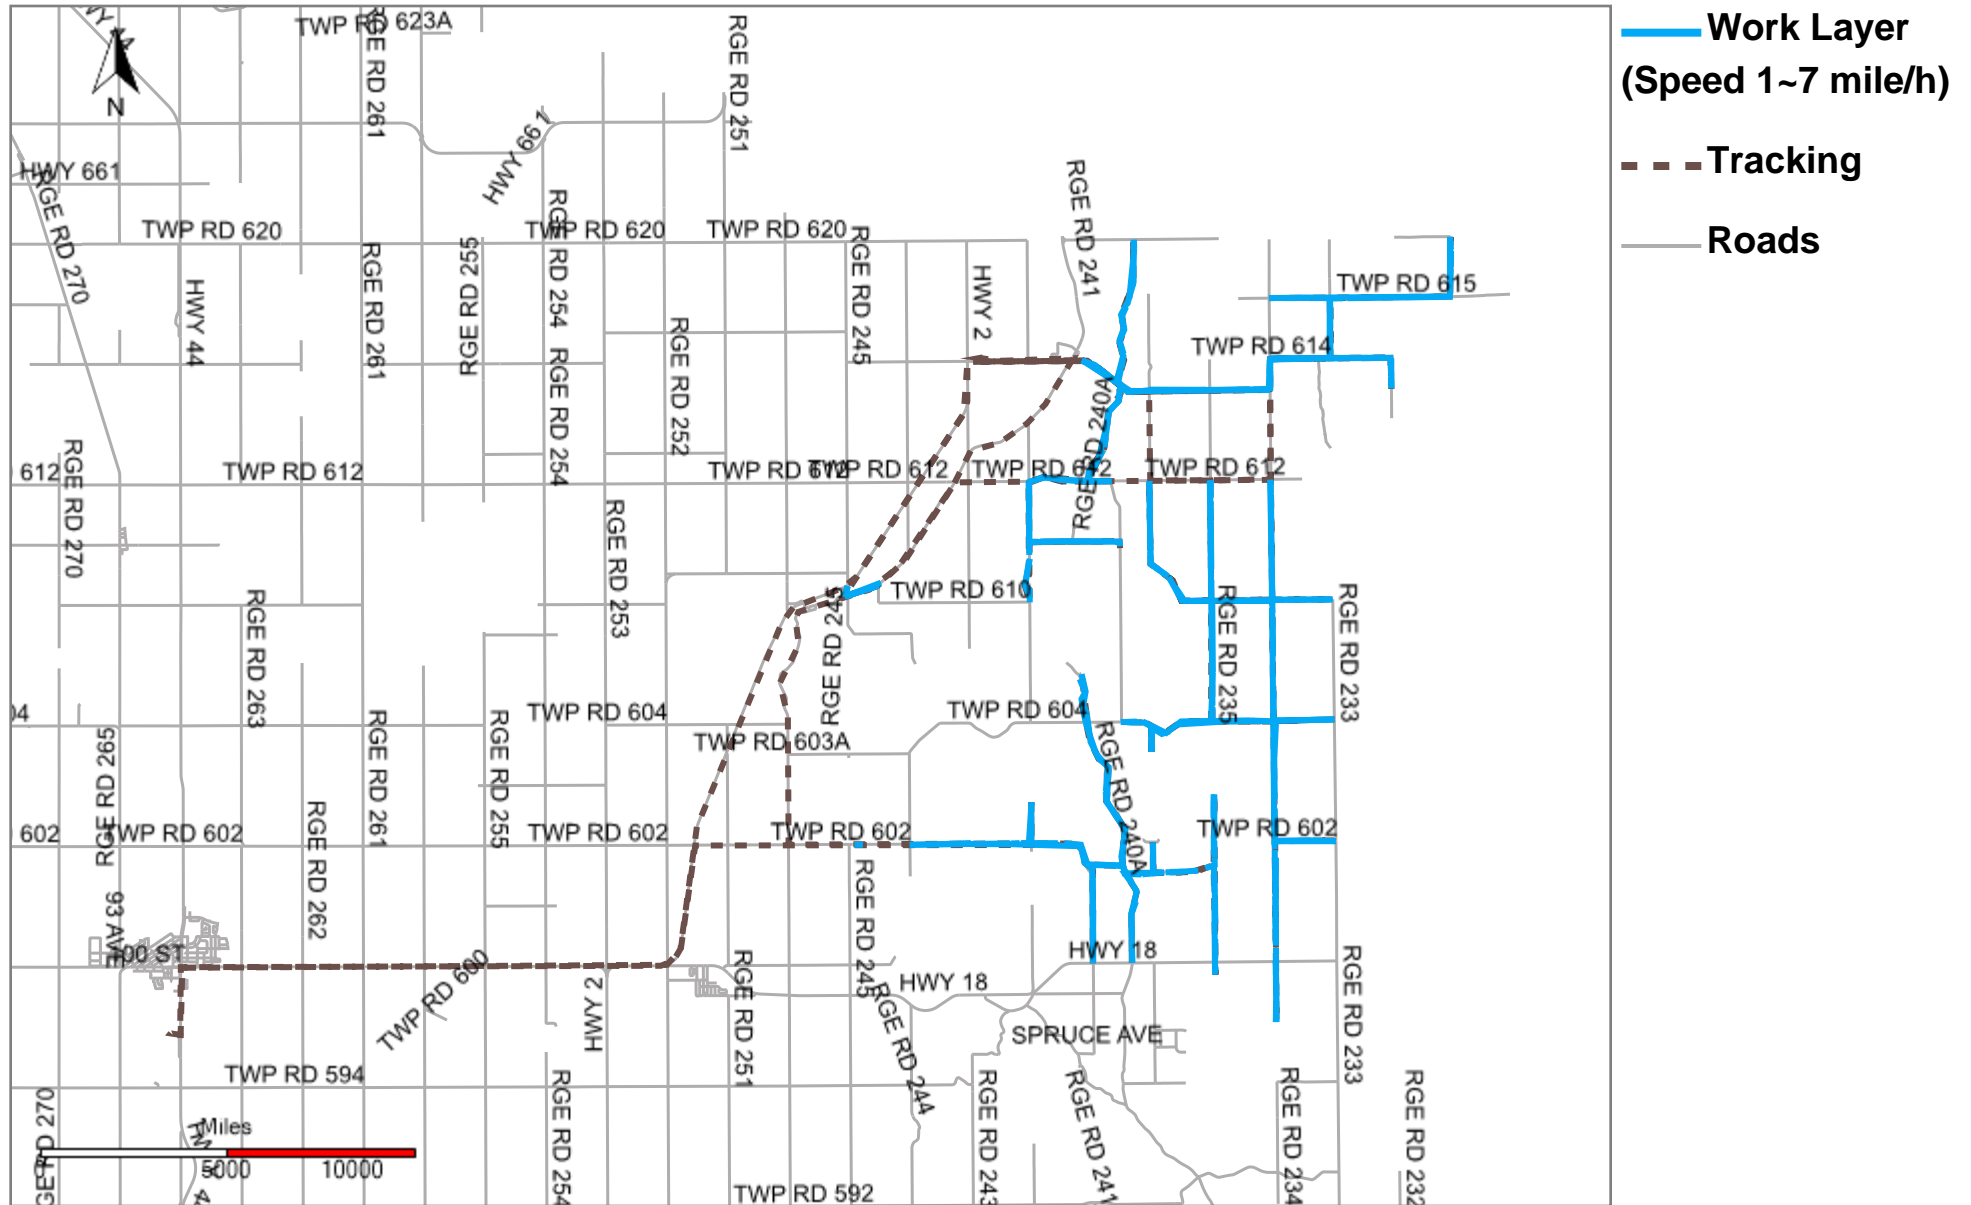

Westlock Weekly Grading Report (2021-06-27 ~ 2021-07-03)

GR1407 - _2021-06-27 ~ 2021-07-03 Tracking

GR1412 - _2021-06-27 ~ 2021-07-03 Tracking

GR1414 - _2021-06-27 ~ 2021-07-03 Tracking

GR1418 - _2021-06-27 ~ 2021-07-03 Tracking

GR1419 - _2021-06-27 ~ 2021-07-03 Tracking

GR1420 - _2021-06-27 ~ 2021-07-03 Tracking

GR1423 - _2021-06-27 ~ 2021-07-03 Tracking

GR1424 - _2021-06-27 ~ 2021-07-03 Tracking