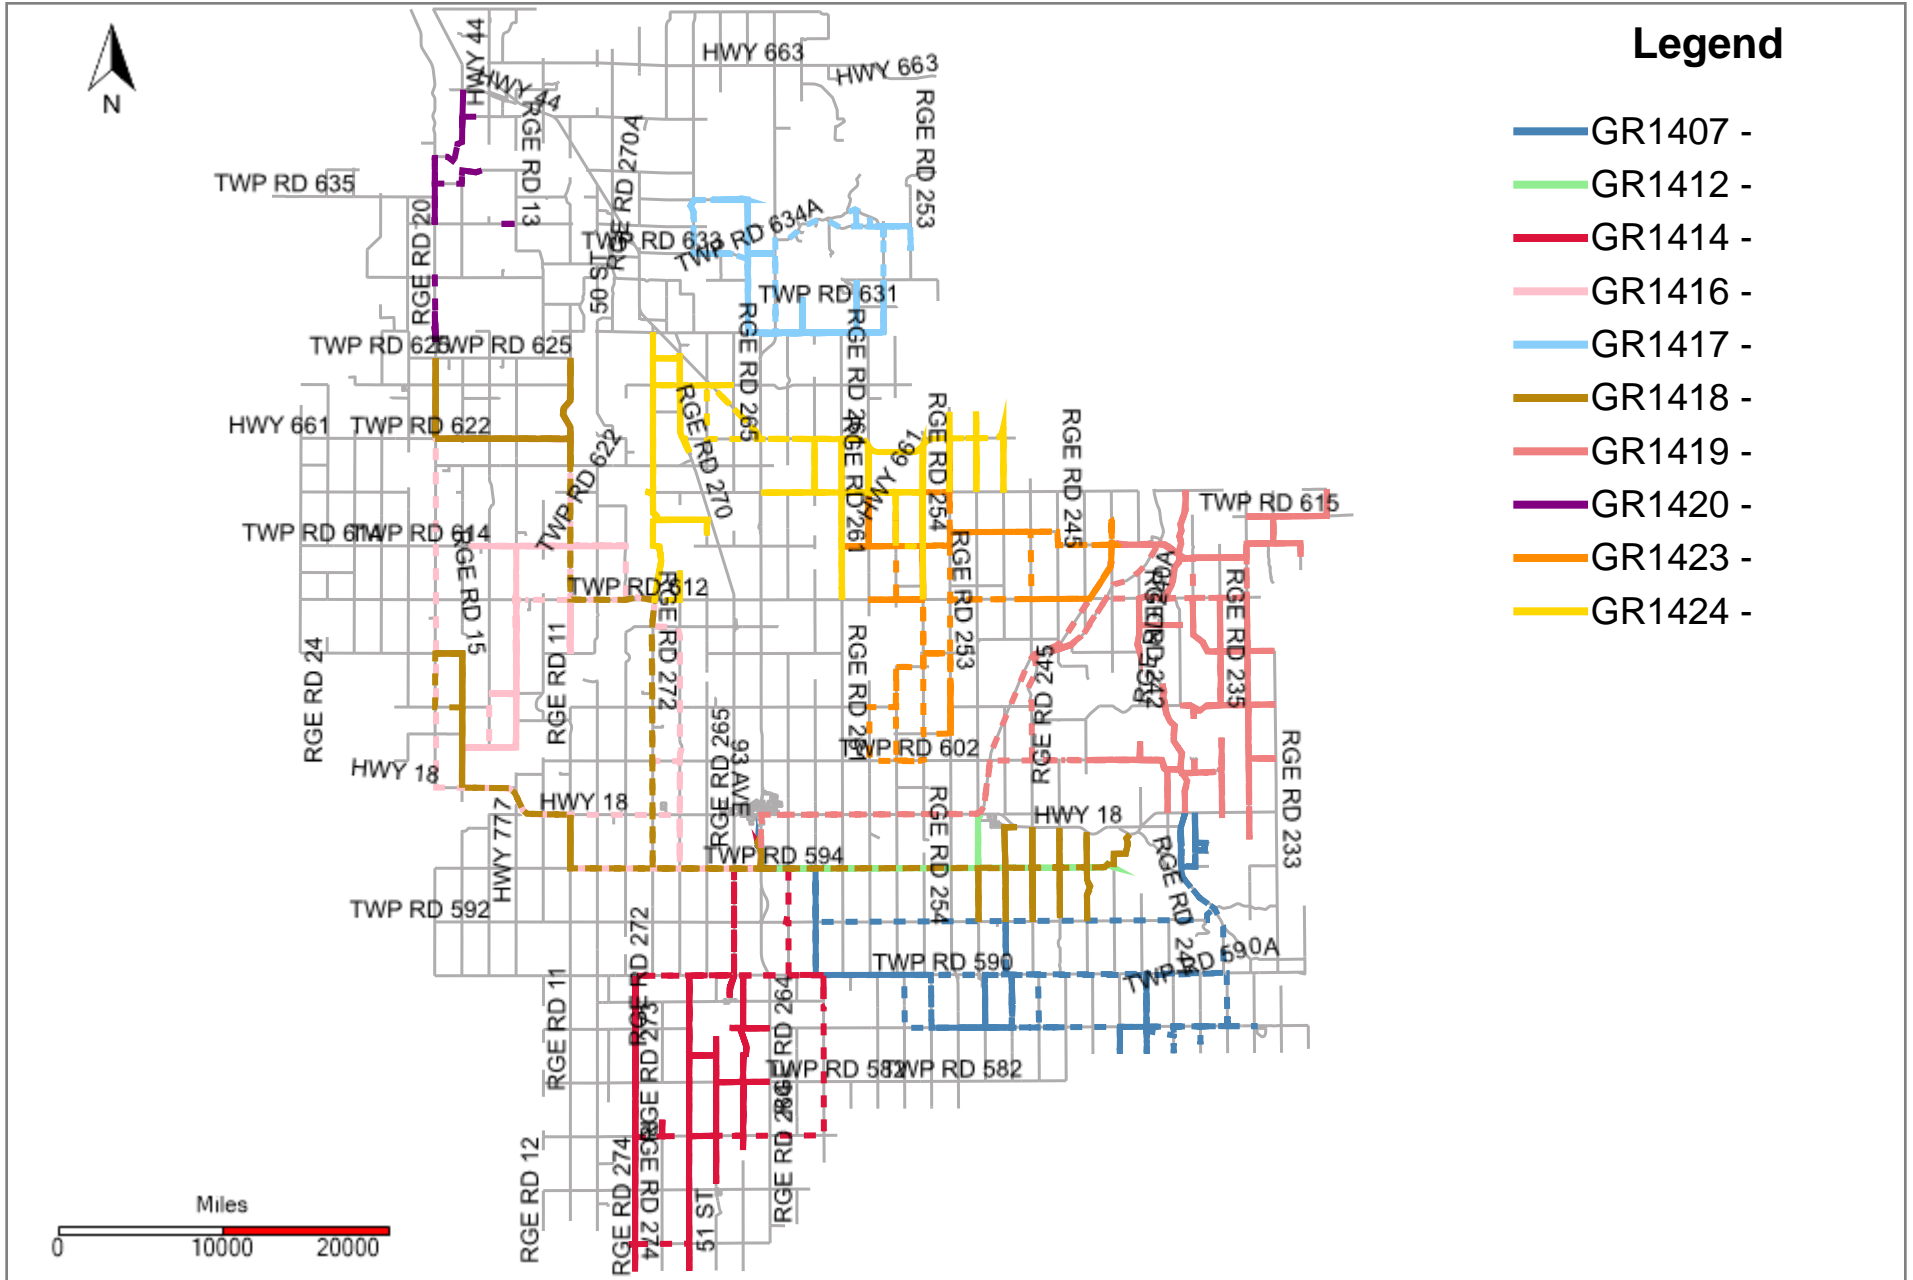

Westlock Weekly Grading Report (2021-06-27 ~ 2021-07-03)

GR1407 - _2021-06-27 ~ 2021-07-03 Tracking

GR1412 - _2021-06-27 ~ 2021-07-03 Tracking

GR1414 - _2021-06-27 ~ 2021-07-03 Tracking

GR1418 - _2021-06-27 ~ 2021-07-03 Tracking

GR1419 - _2021-06-27 ~ 2021-07-03 Tracking

GR1420 - _2021-06-27 ~ 2021-07-03 Tracking

GR1423 - _2021-06-27 ~ 2021-07-03 Tracking

GR1424 - _2021-06-27 ~ 2021-07-03 Tracking