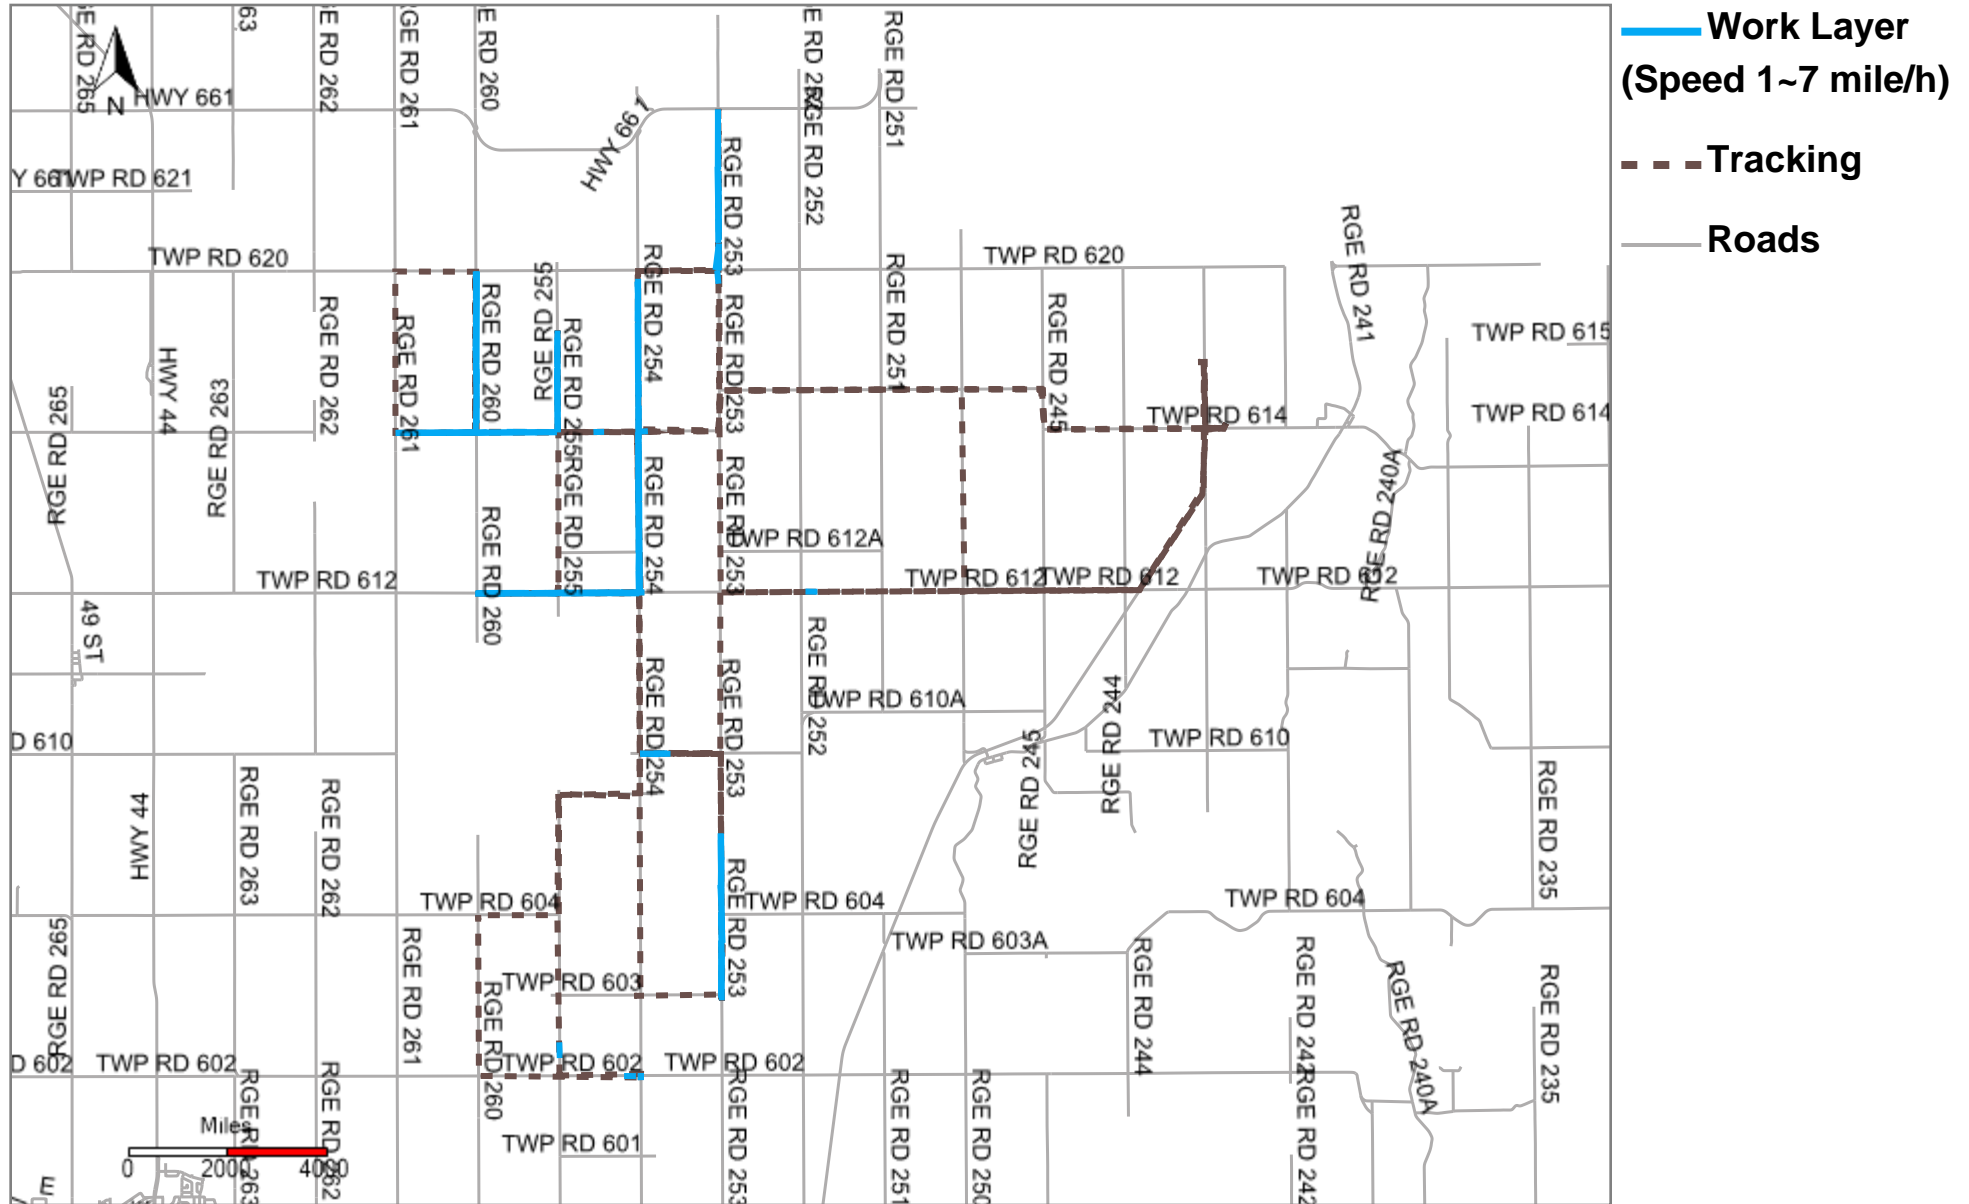

Westlock Weekly Grading Report (2021-06-27 ~ 2021-07-03)

GR1407 - _2021-06-27 ~ 2021-07-03 Tracking

GR1412 - _2021-06-27 ~ 2021-07-03 Tracking

GR1414 - _2021-06-27 ~ 2021-07-03 Tracking

GR1418 - _2021-06-27 ~ 2021-07-03 Tracking

GR1419 - _2021-06-27 ~ 2021-07-03 Tracking

GR1420 - _2021-06-27 ~ 2021-07-03 Tracking

GR1423 - _2021-06-27 ~ 2021-07-03 Tracking

GR1424 - _2021-06-27 ~ 2021-07-03 Tracking