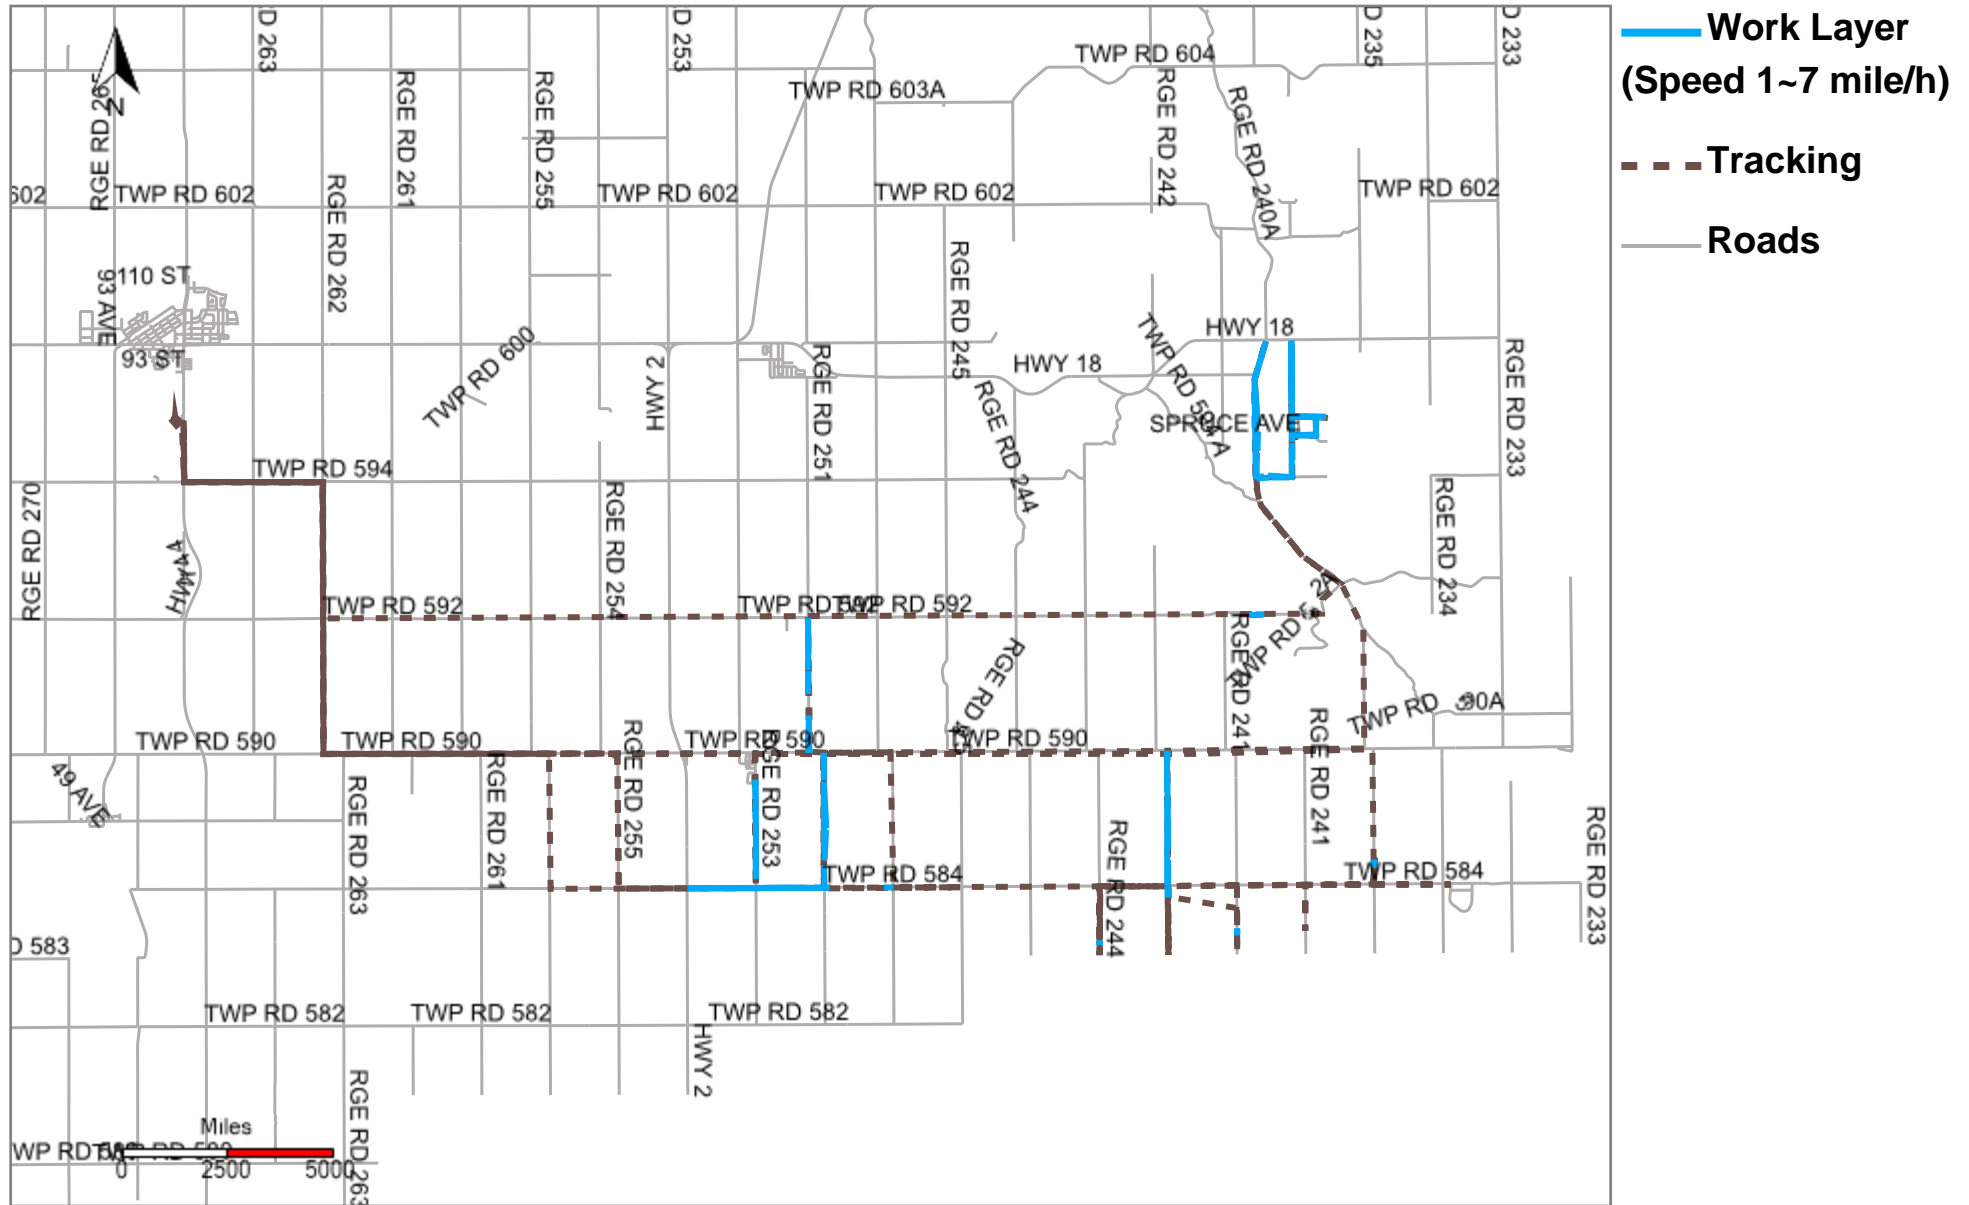

Westlock Weekly Grading Report (2021-06-27 ~ 2021-07-03)

GR1407 - _2021-06-27 ~ 2021-07-03 Tracking

GR1412 - _2021-06-27 ~ 2021-07-03 Tracking

GR1414 - _2021-06-27 ~ 2021-07-03 Tracking

GR1418 - _2021-06-27 ~ 2021-07-03 Tracking

GR1419 - _2021-06-27 ~ 2021-07-03 Tracking

GR1420 - _2021-06-27 ~ 2021-07-03 Tracking

GR1423 - _2021-06-27 ~ 2021-07-03 Tracking

GR1424 - _2021-06-27 ~ 2021-07-03 Tracking