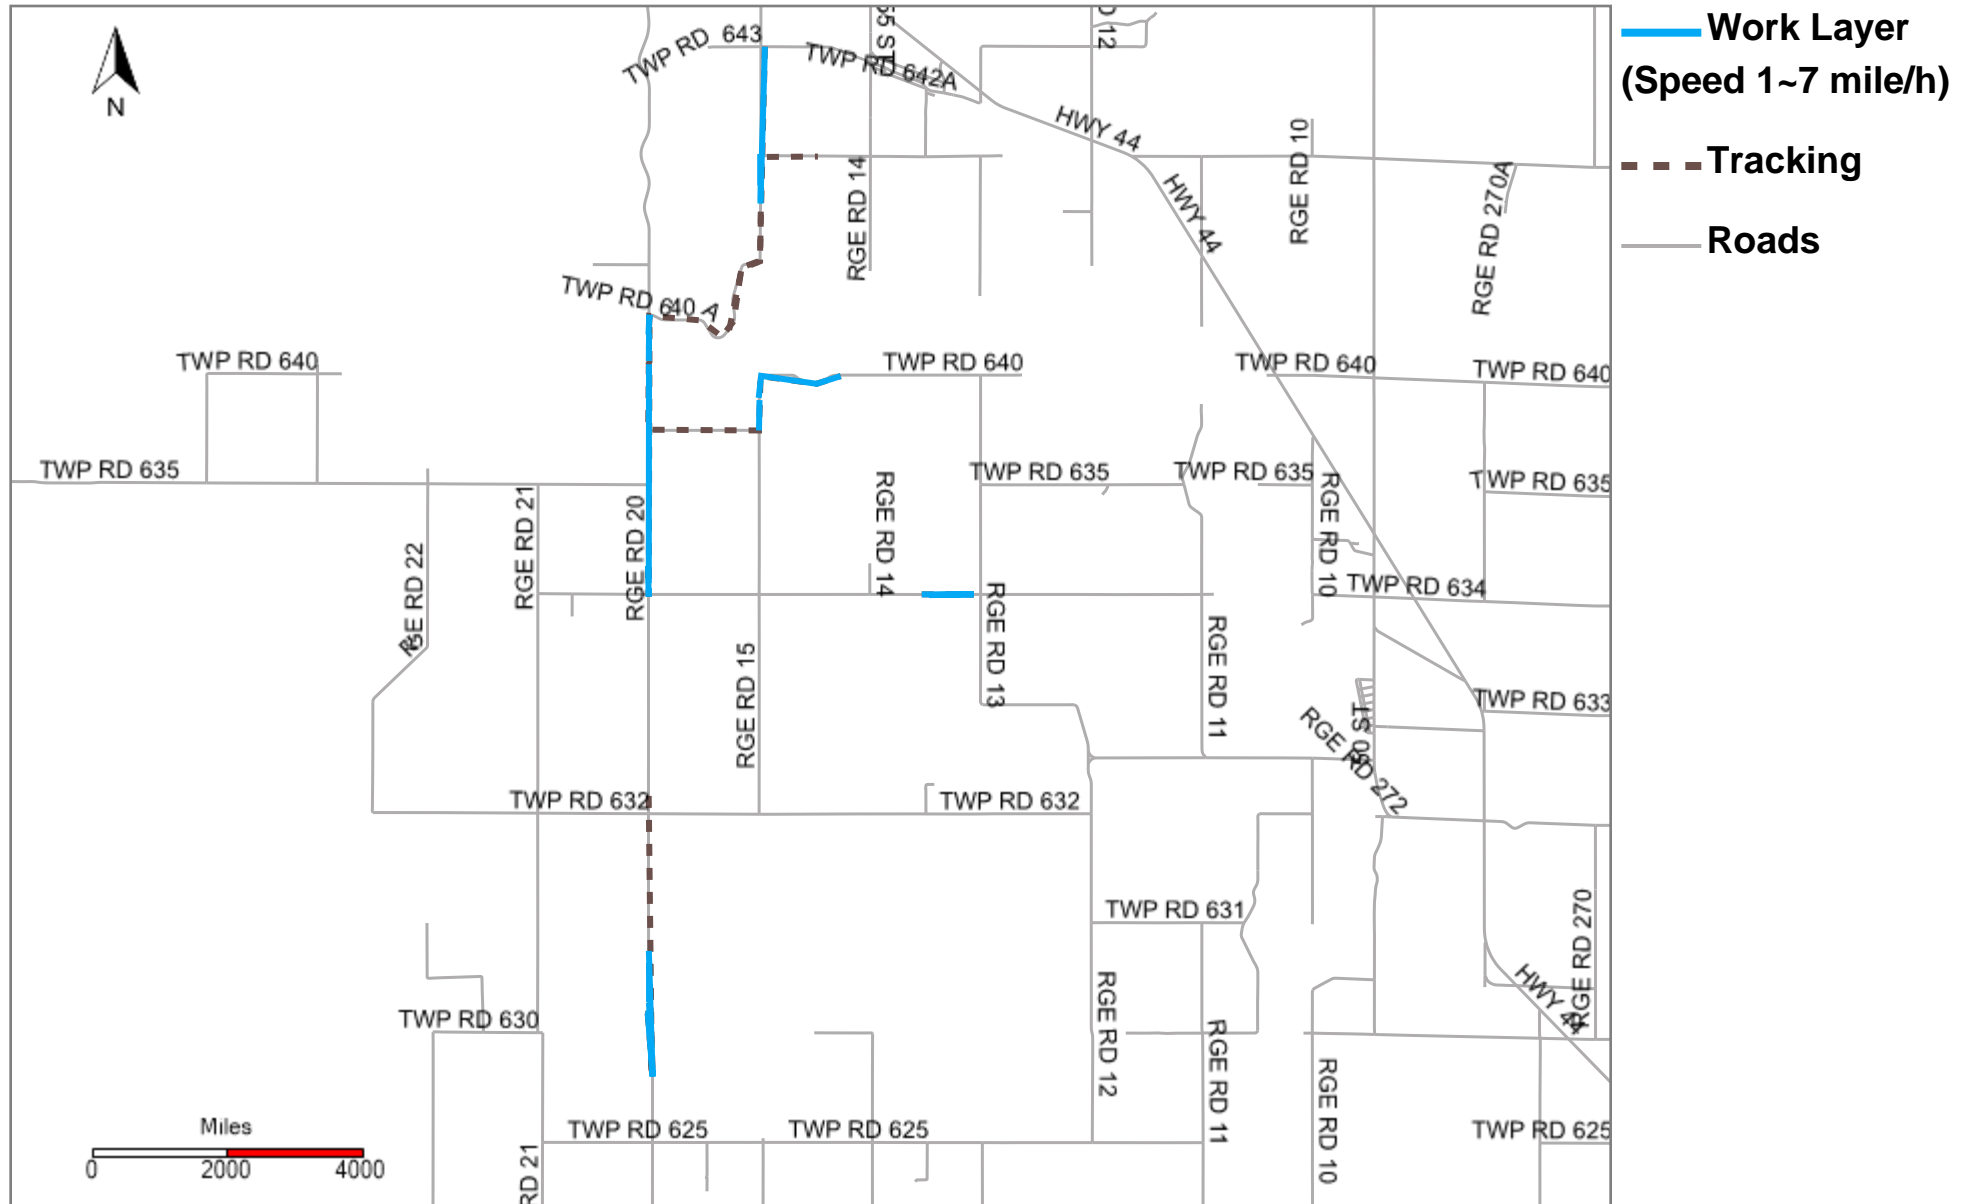

Westlock Weekly Grading Report (2021-06-27 ~ 2021-07-03)

GR1407 - _2021-06-27 ~ 2021-07-03 Tracking

GR1412 - _2021-06-27 ~ 2021-07-03 Tracking

GR1414 - _2021-06-27 ~ 2021-07-03 Tracking

GR1418 - _2021-06-27 ~ 2021-07-03 Tracking

GR1419 - _2021-06-27 ~ 2021-07-03 Tracking

GR1420 - _2021-06-27 ~ 2021-07-03 Tracking

GR1423 - _2021-06-27 ~ 2021-07-03 Tracking

GR1424 - _2021-06-27 ~ 2021-07-03 Tracking