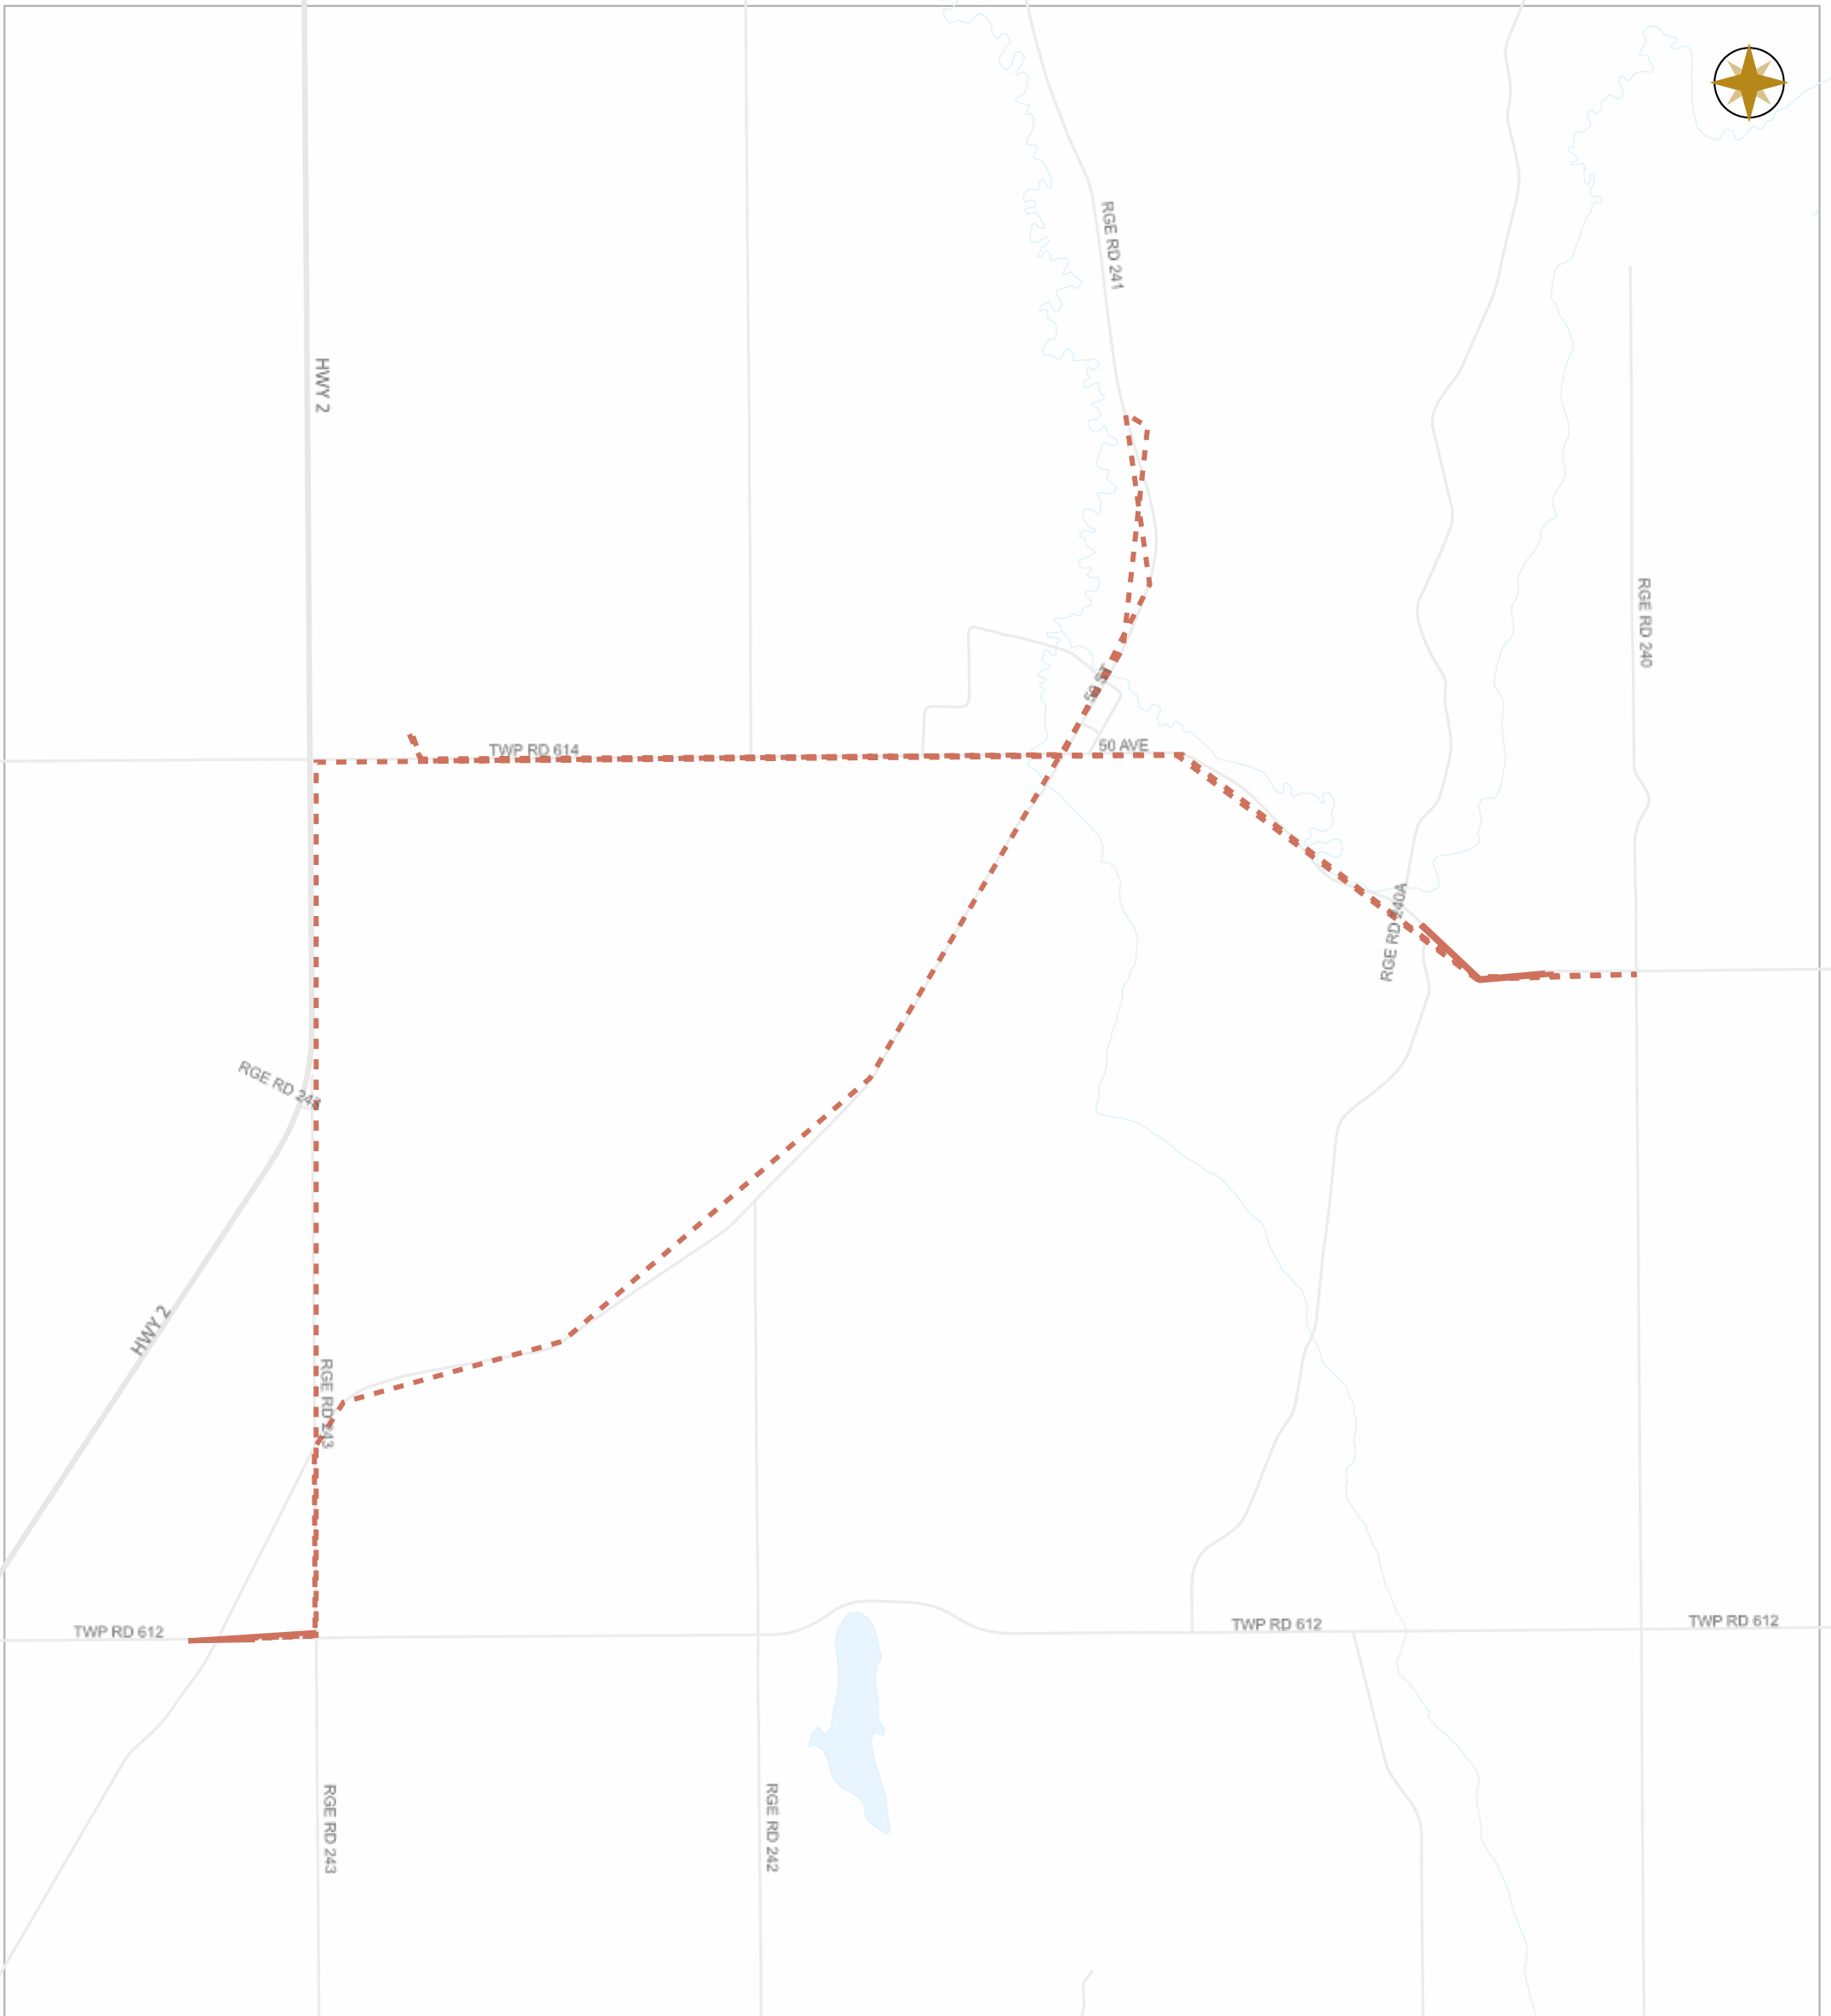

WESTLOCK COUNTY - WEEKLY GRADING REPORT

01-07-2024 ~ 01-13-2024

Legend

- GR1433
- Highway Municipal
- Boundary

Scale

WESTLOCK COUNTY MAP

10336 – 106 Street
 Westlock, Alberta T7P 2G1
 Tel: 780-349-3346
 Toll Free: 1-877-349-5880
 Fax: 780-349-2012

Map Projection: 3TM 114W NAD 83

Date: Jan.15, 2024

Scale

Legend

- Work Layers (Speed 1~12 mile/h)
- Tracking
- Roads

WESTLOCK COUNTY MAP

Map Projection: 3TM 114W NAD 83

10336 - 106 Street
Westlock, Alberta T7P 2G1