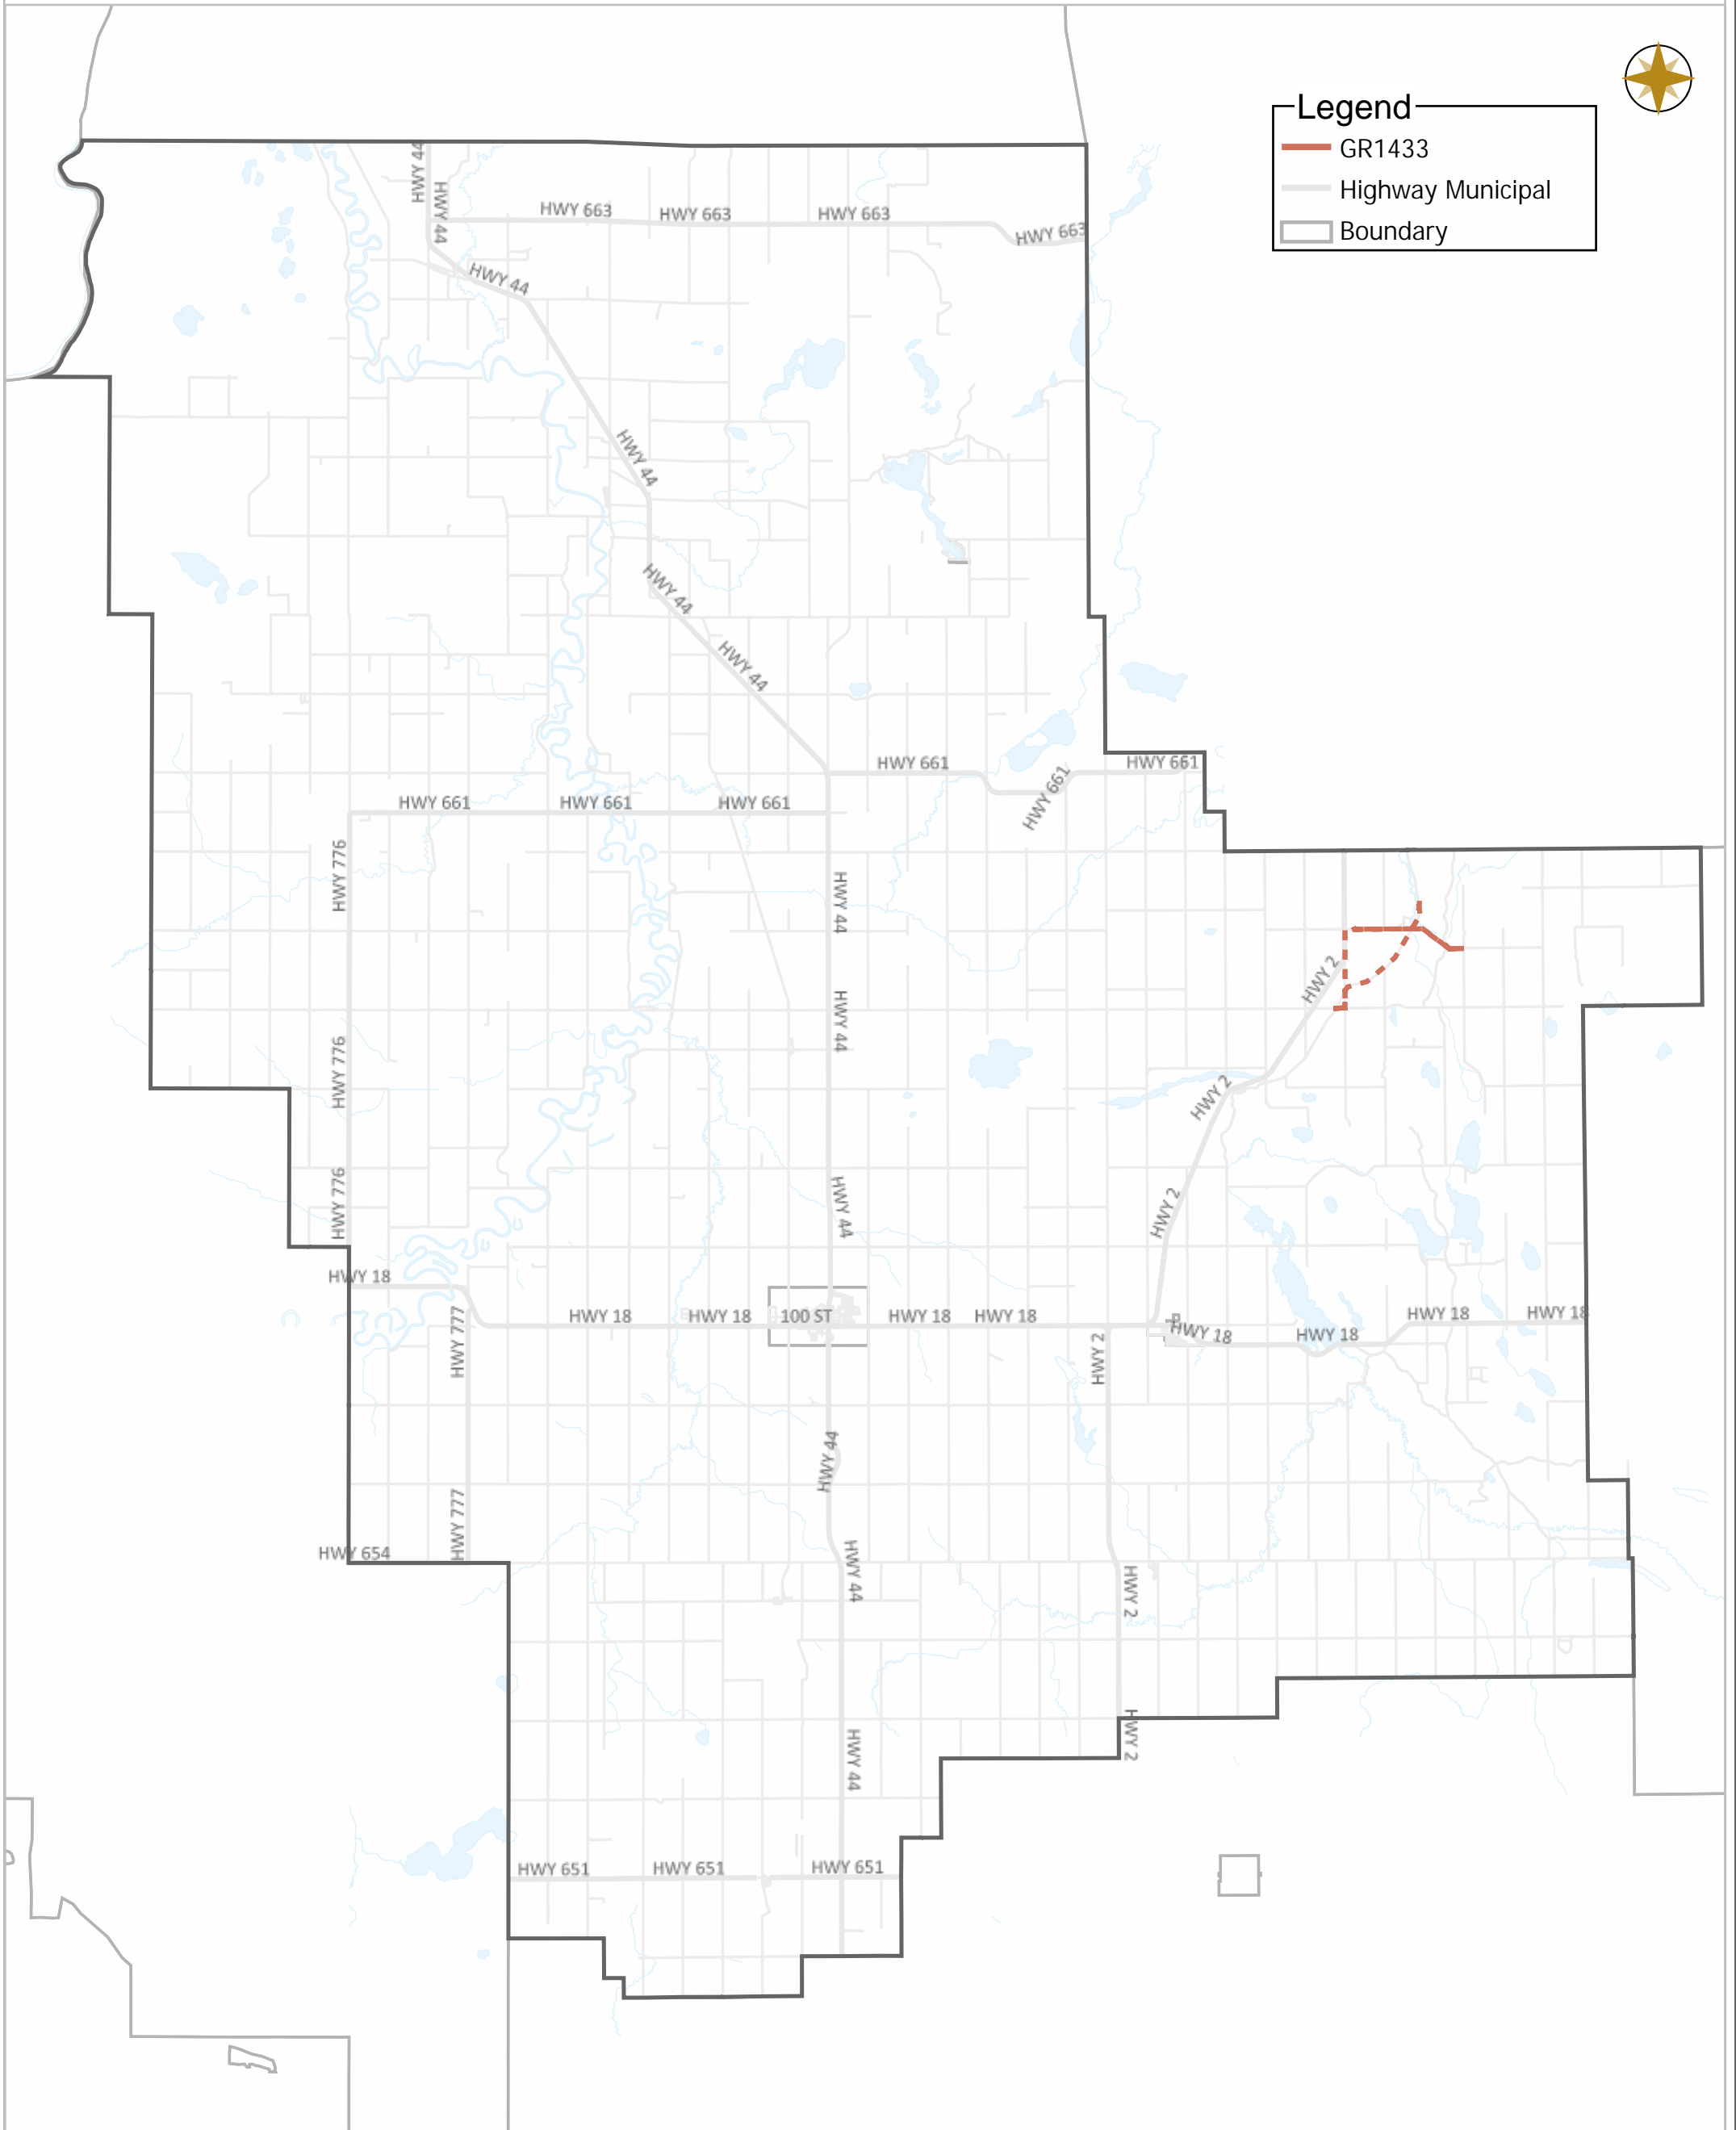

WESTLOCK COUNTY - WEEKLY GRADING REPORT

01-07-2024 ~ 01-13-2024

Legend

- GR1433
- Highway Municipal
- Boundary

Scale

WESTLOCK COUNTY MAP

10336 – 106 Street
 Westlock, Alberta T7P 2G1
 Tel: 780-349-3346
 Toll Free: 1-877-349-5880
 Fax: 780-349-2012

Map Projection: 3TM 114W NAD 83

Date: Jan.15, 2024

Scale

Legend

- Work Layers (Speed 1~12 mile/h)
- Tracking
- Roads

WESTLOCK COUNTY MAP

Map Projection: 3TM 114W NAD 83

10336 - 106 Street
Westlock, Alberta T7P 2G1