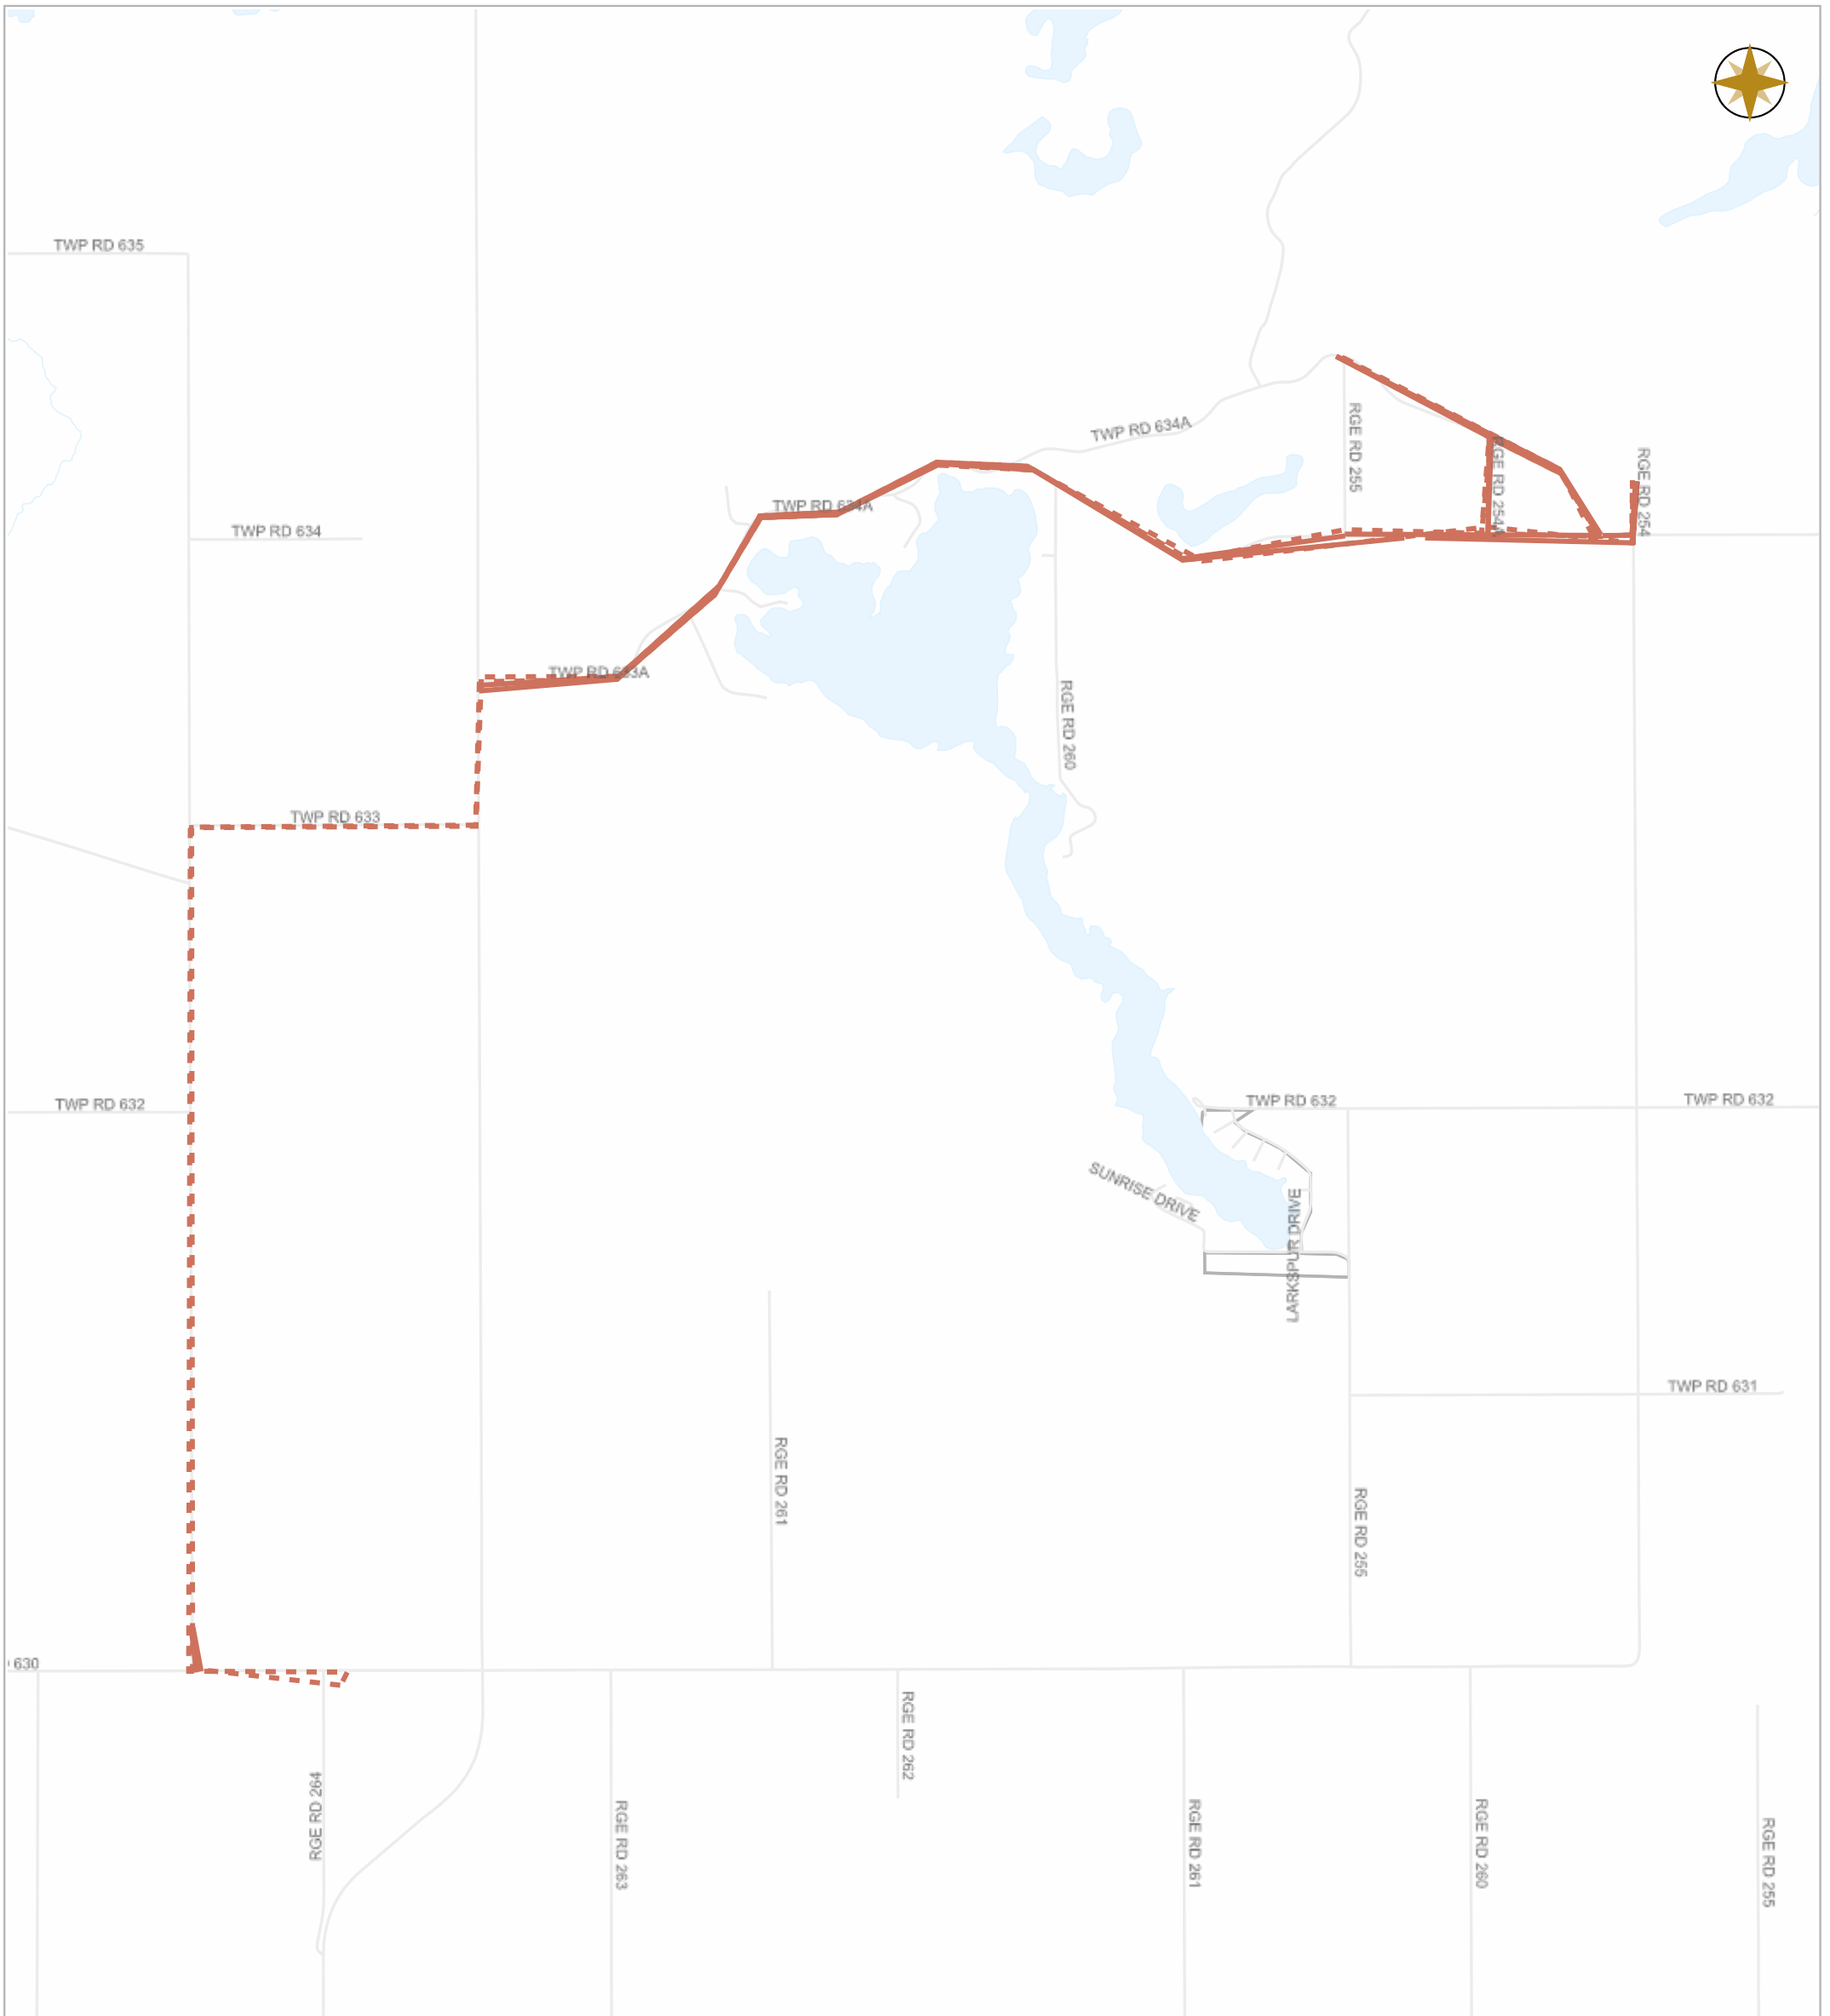

Legend

- Work Layers (Speed 1~12 mile/h)
- - - Tracking
- Roads

WESTLOCK COUNTY MAP

Map Projection: 3TM 114W NAD 83

10336 – 106 Street
Westlock, Alberta T7P 2G1
Tel: 780-349-3346
Toll Free: 1-877-349-5880
Fax: 780-349-2012

Date: Feb.27, 2023