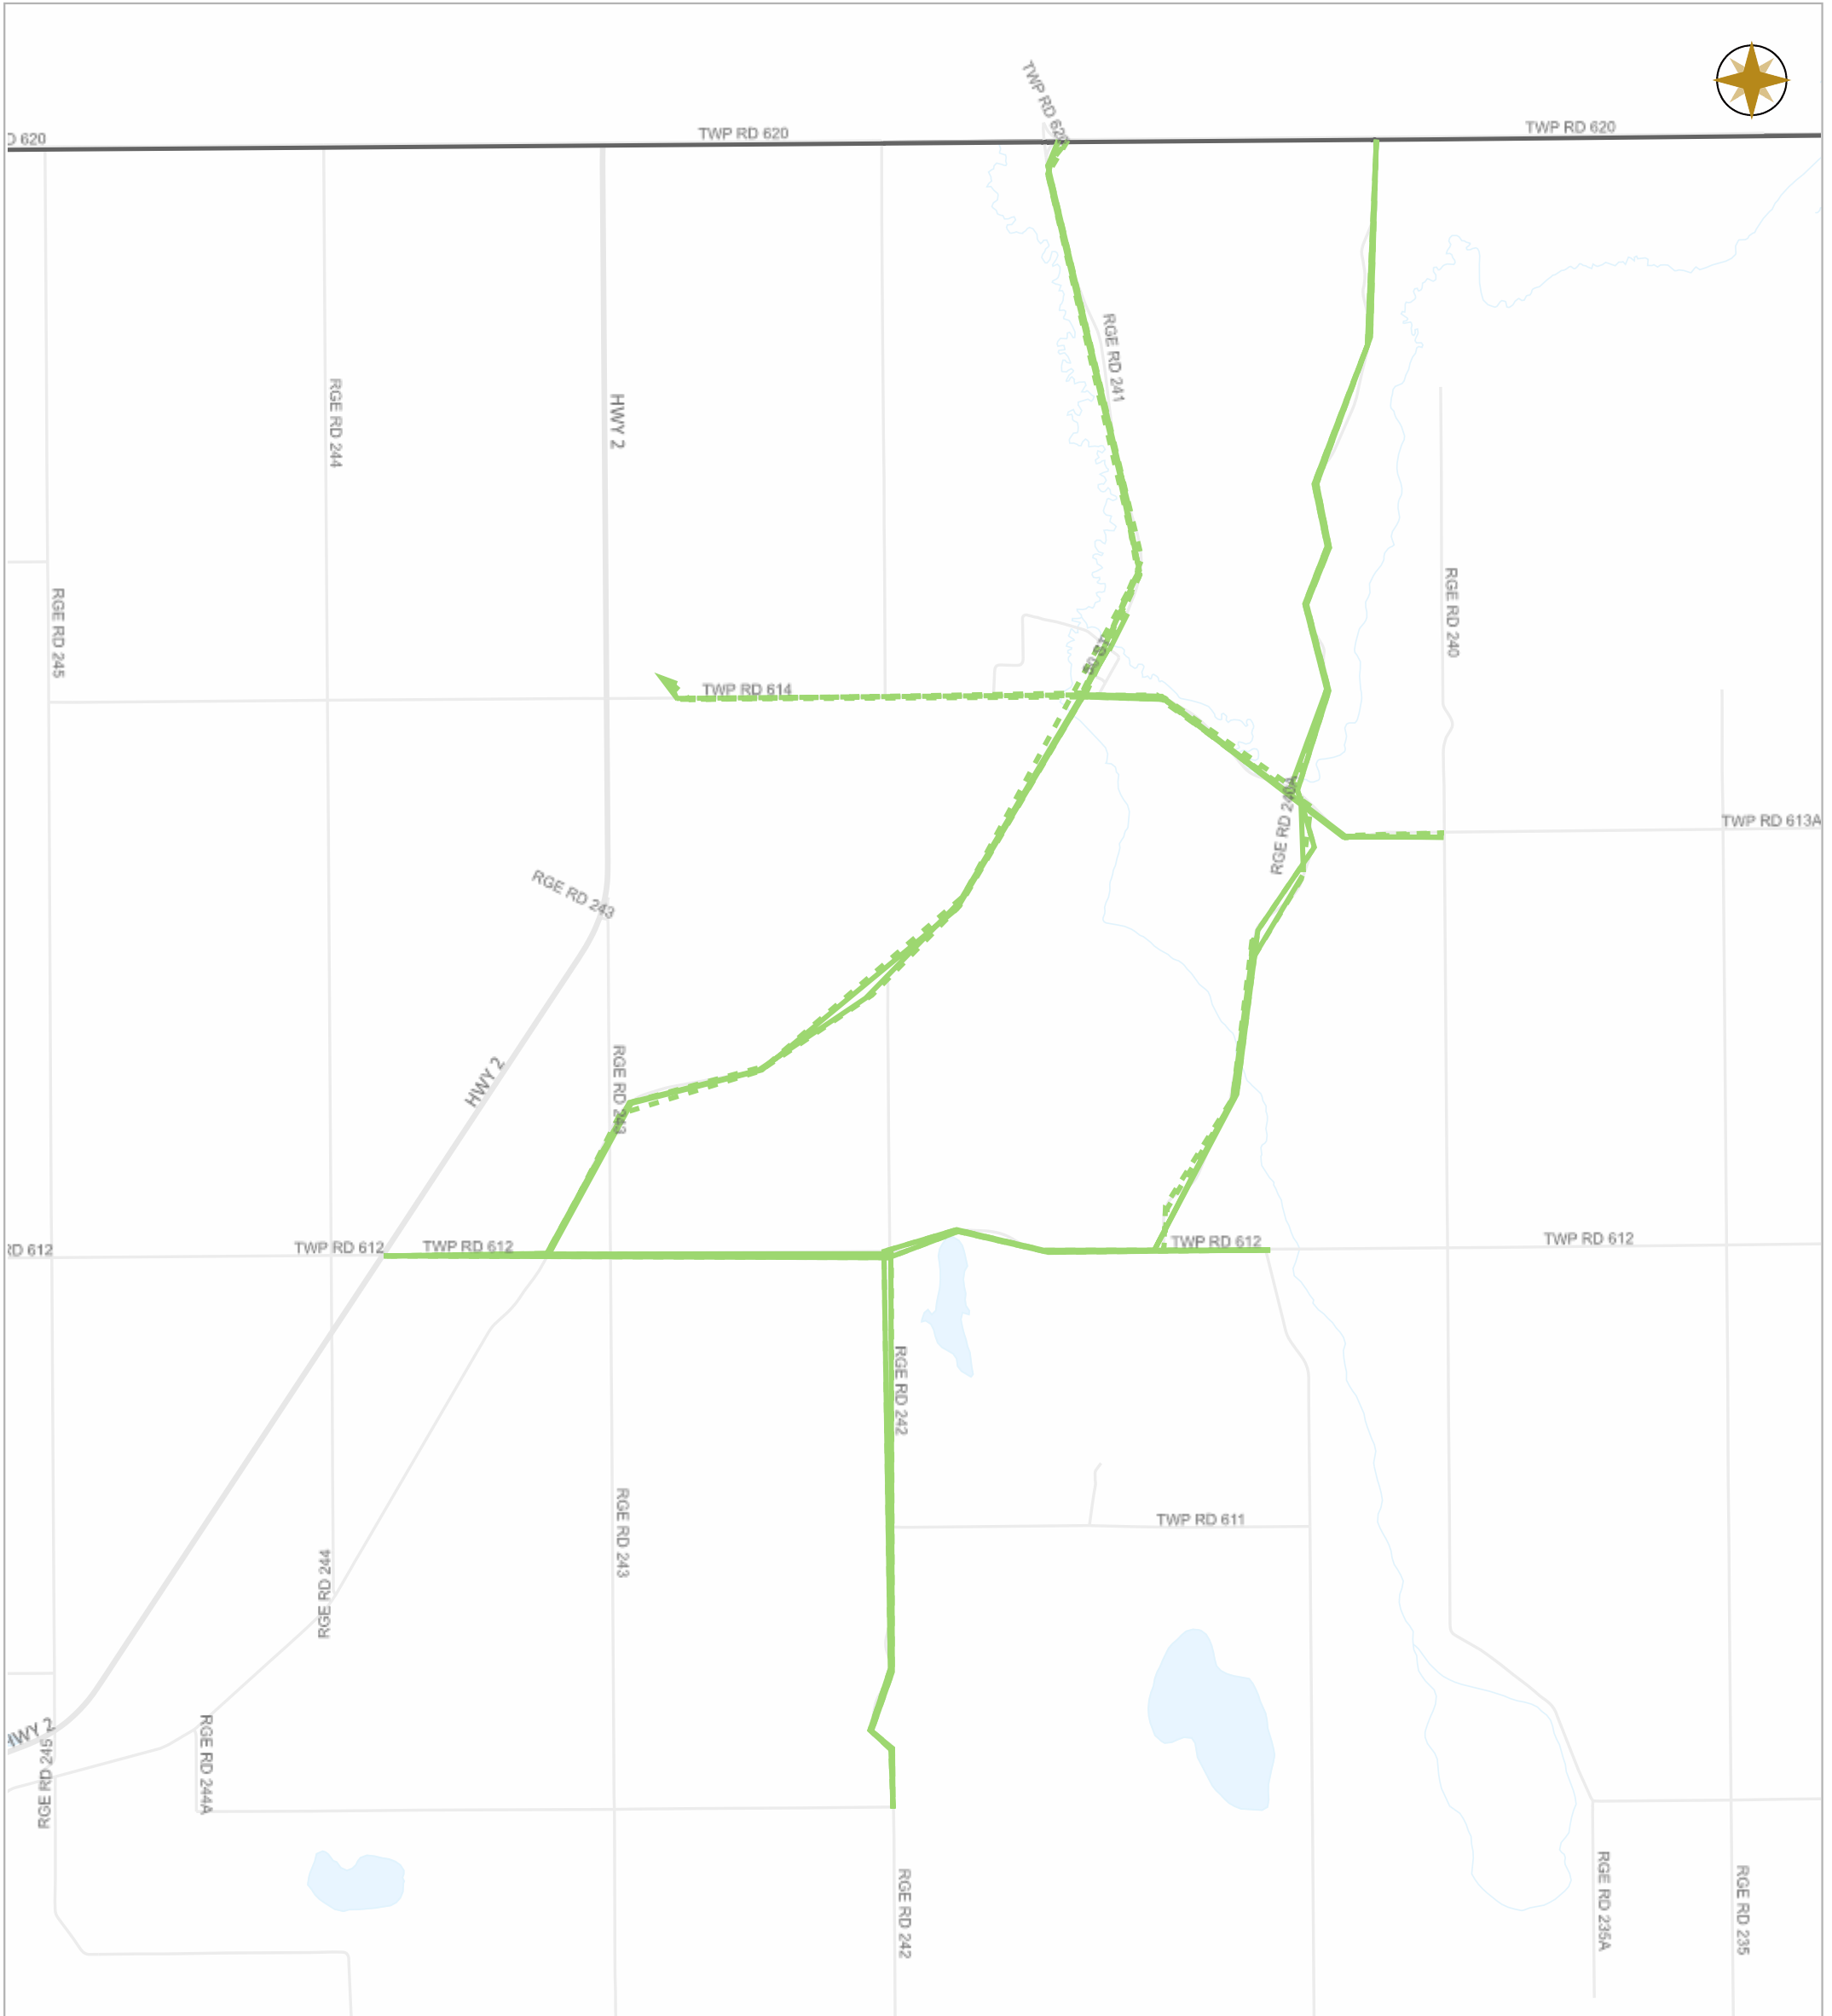

Legend

- Work Layers (Speed 1~12 mile/h)
- - - Tracking
- Roads

WESTLOCK COUNTY MAP

Map Projection: 3TM 114W NAD 83

10336 – 106 Street
Westlock, Alberta T7P 2G1

Tel: 780-349-3346
Toll Free: 1-877-349-5880
Fax: 780-349-2012

Date: Feb.12, 2024