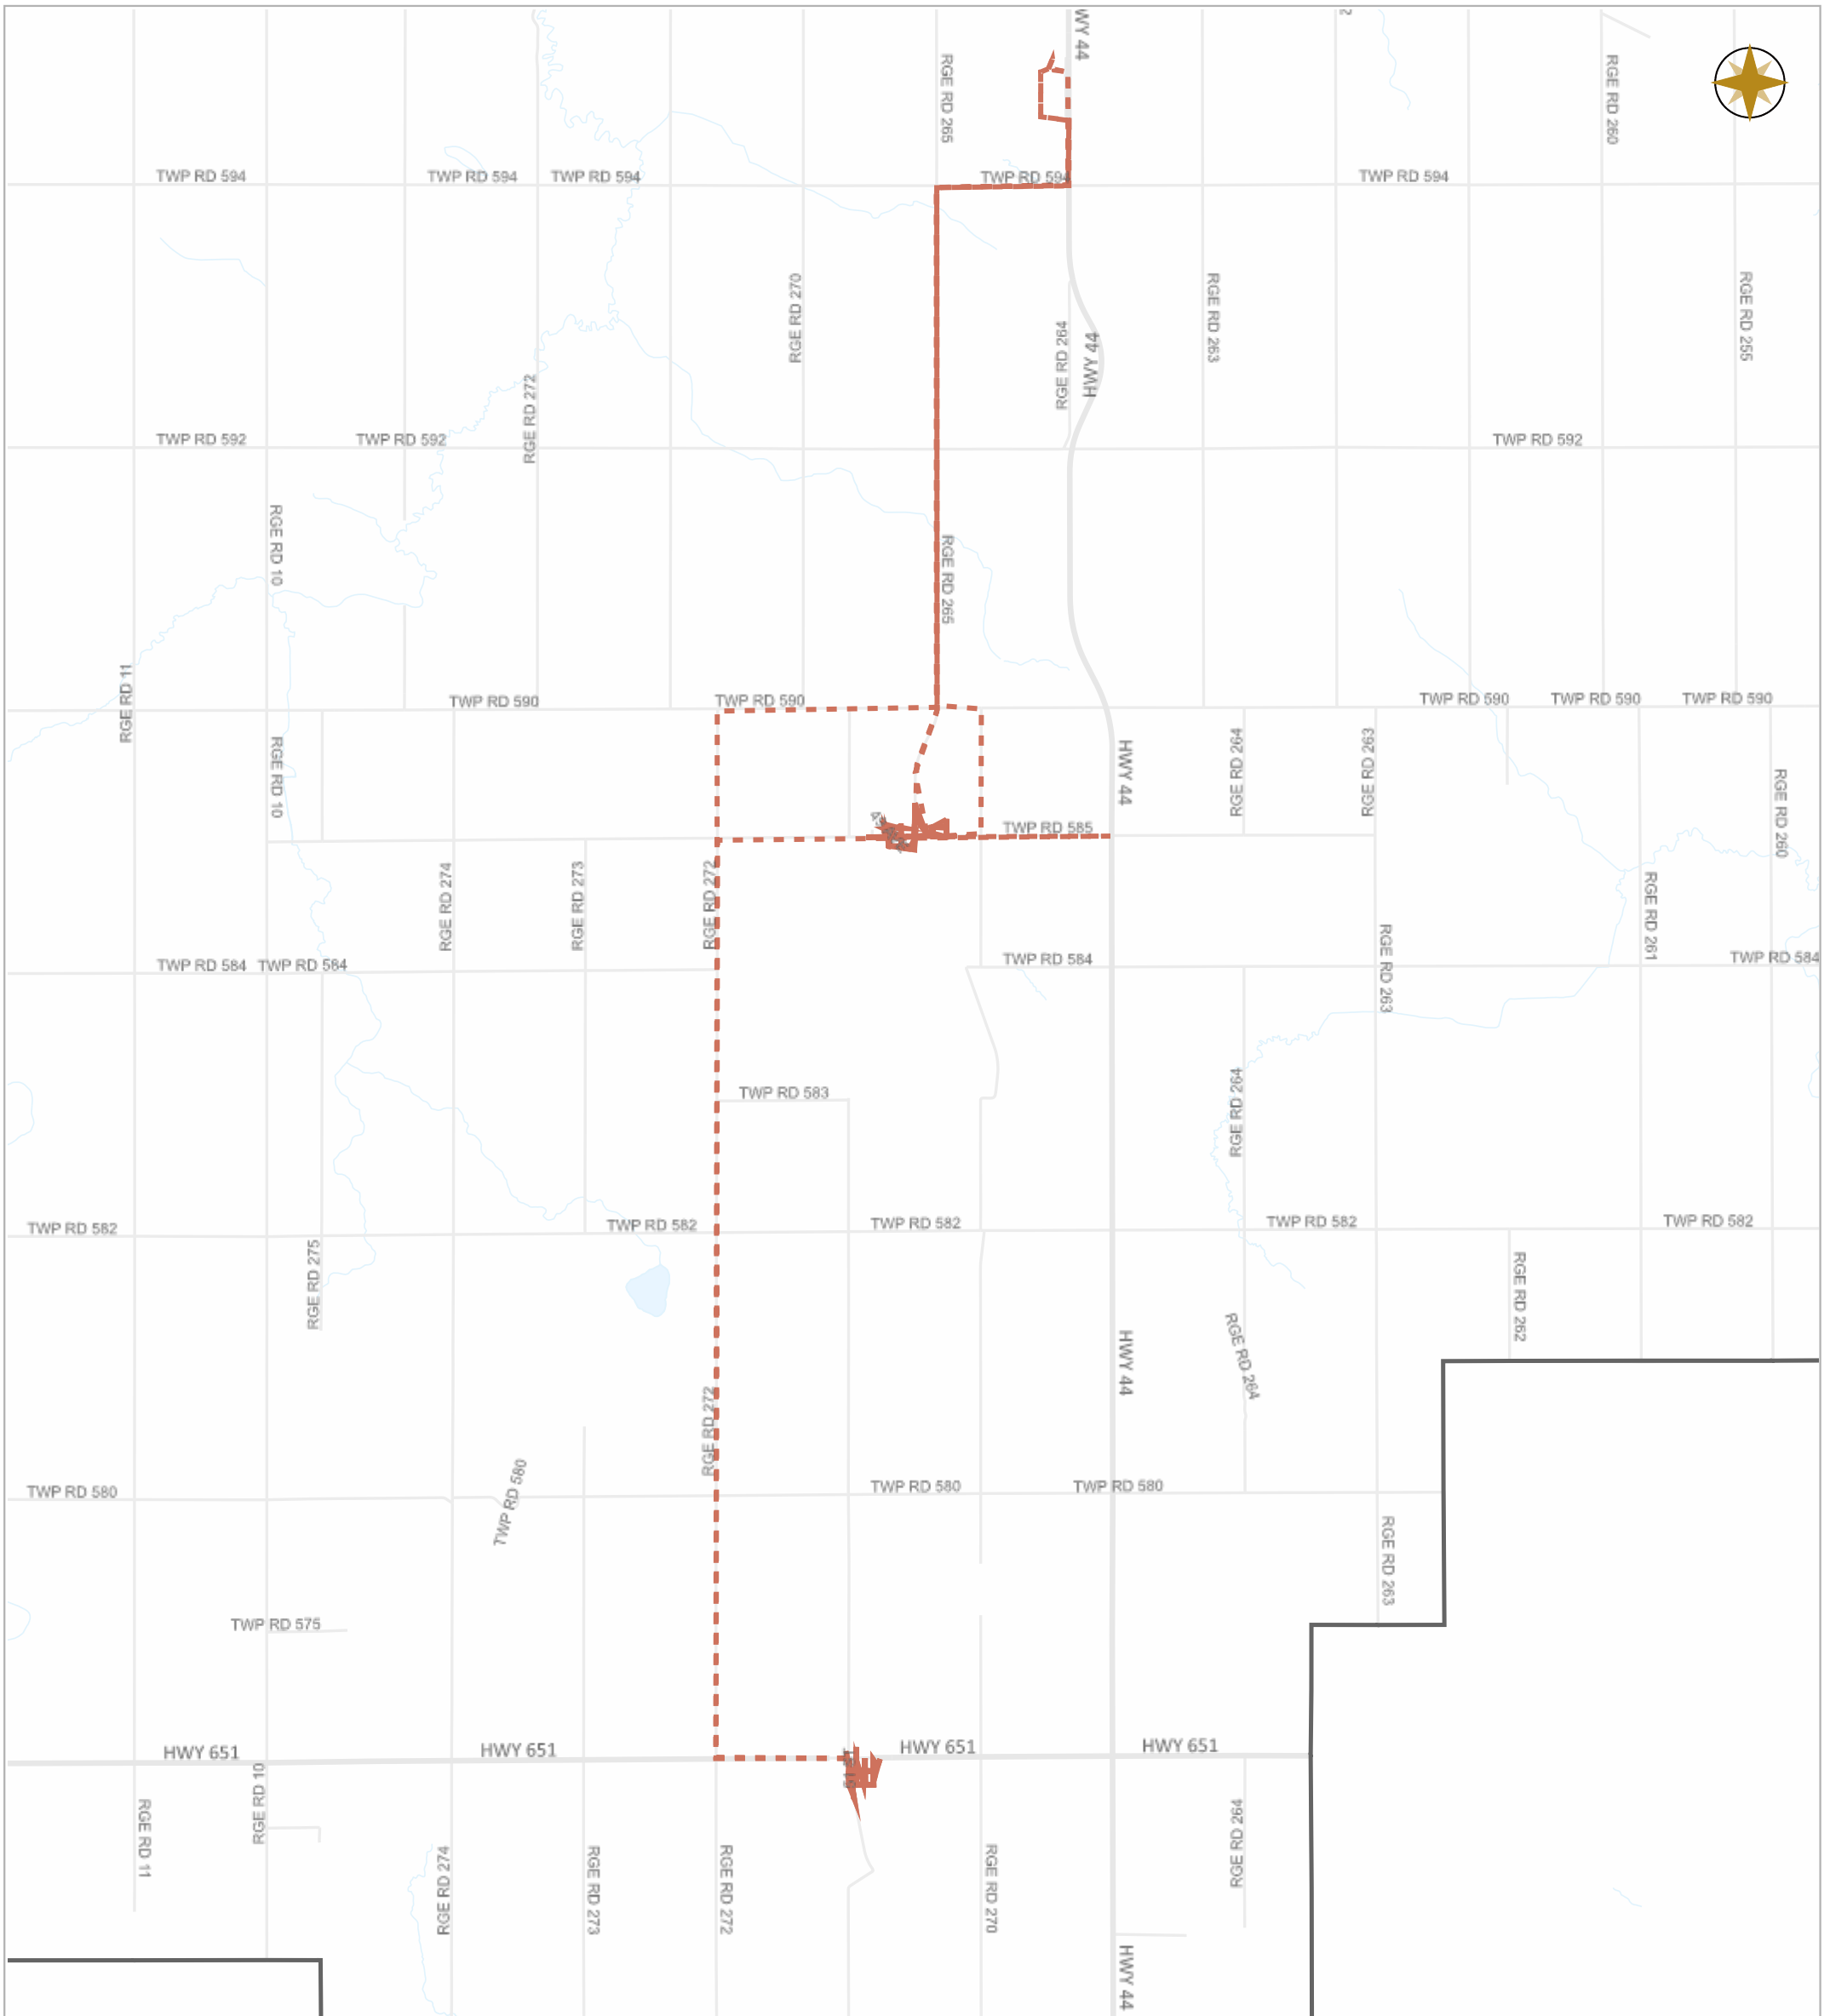

WESTLOCK COUNTY - WEEKLY GRADING REPORT

02-04-2024 ~ 02-10-2024

Legend

- GR1426
- GR1429
- GR1433
- Highway
- Municipal Boundary

Scale

WESTLOCK COUNTY MAP

10336 – 106 Street
 Westlock, Alberta T7P 2G1
 Tel: 780-349-3346
 Toll Free: 1-877-349-5880
 Fax: 780-349-2012

Map Projection: 3TM 114W NAD 83

Date: Feb.12, 2024

	Total Hours	

<p>Scale</p>	<p>Legend</p> <ul style="list-style-type: none"> — Work Layers (Speed 1~12 mile/h) - - - Tracking — Roads 	<p>WESTLOCK COUNTY MAP</p> <p>Map Projection: 3TM 114W NAD 83</p>	<p>10336 – 106 Street Westlock, Alberta T7P 2G1</p> <p>Tel: 780-349-3346 Toll Free: 1-877-349-5880 Fax: 780-349-2012</p> <p>Date: Feb.12, 2024</p>
--------------	---	---	--

Legend

- Work Layers (Speed 1~12 mile/h)
- - - Tracking
- Roads

WESTLOCK COUNTY MAP

Map Projection: 3TM 114W NAD 83

10336 – 106 Street
Westlock, Alberta T7P 2G1

Tel: 780-349-3346
Toll Free: 1-877-349-5880
Fax: 780-349-2012

Date: Feb.12, 2024

Scale

Legend

- Work Layers (Speed 1~12 mile/h)
- - - Tracking
- Roads

WESTLOCK COUNTY MAP

Map Projection: 3TM 114W NAD 83

10336 – 106 Street
Westlock, Alberta T7P 2G1

Tel: 780-349-3346
Toll Free: 1-877-349-5880
Fax: 780-349-2012