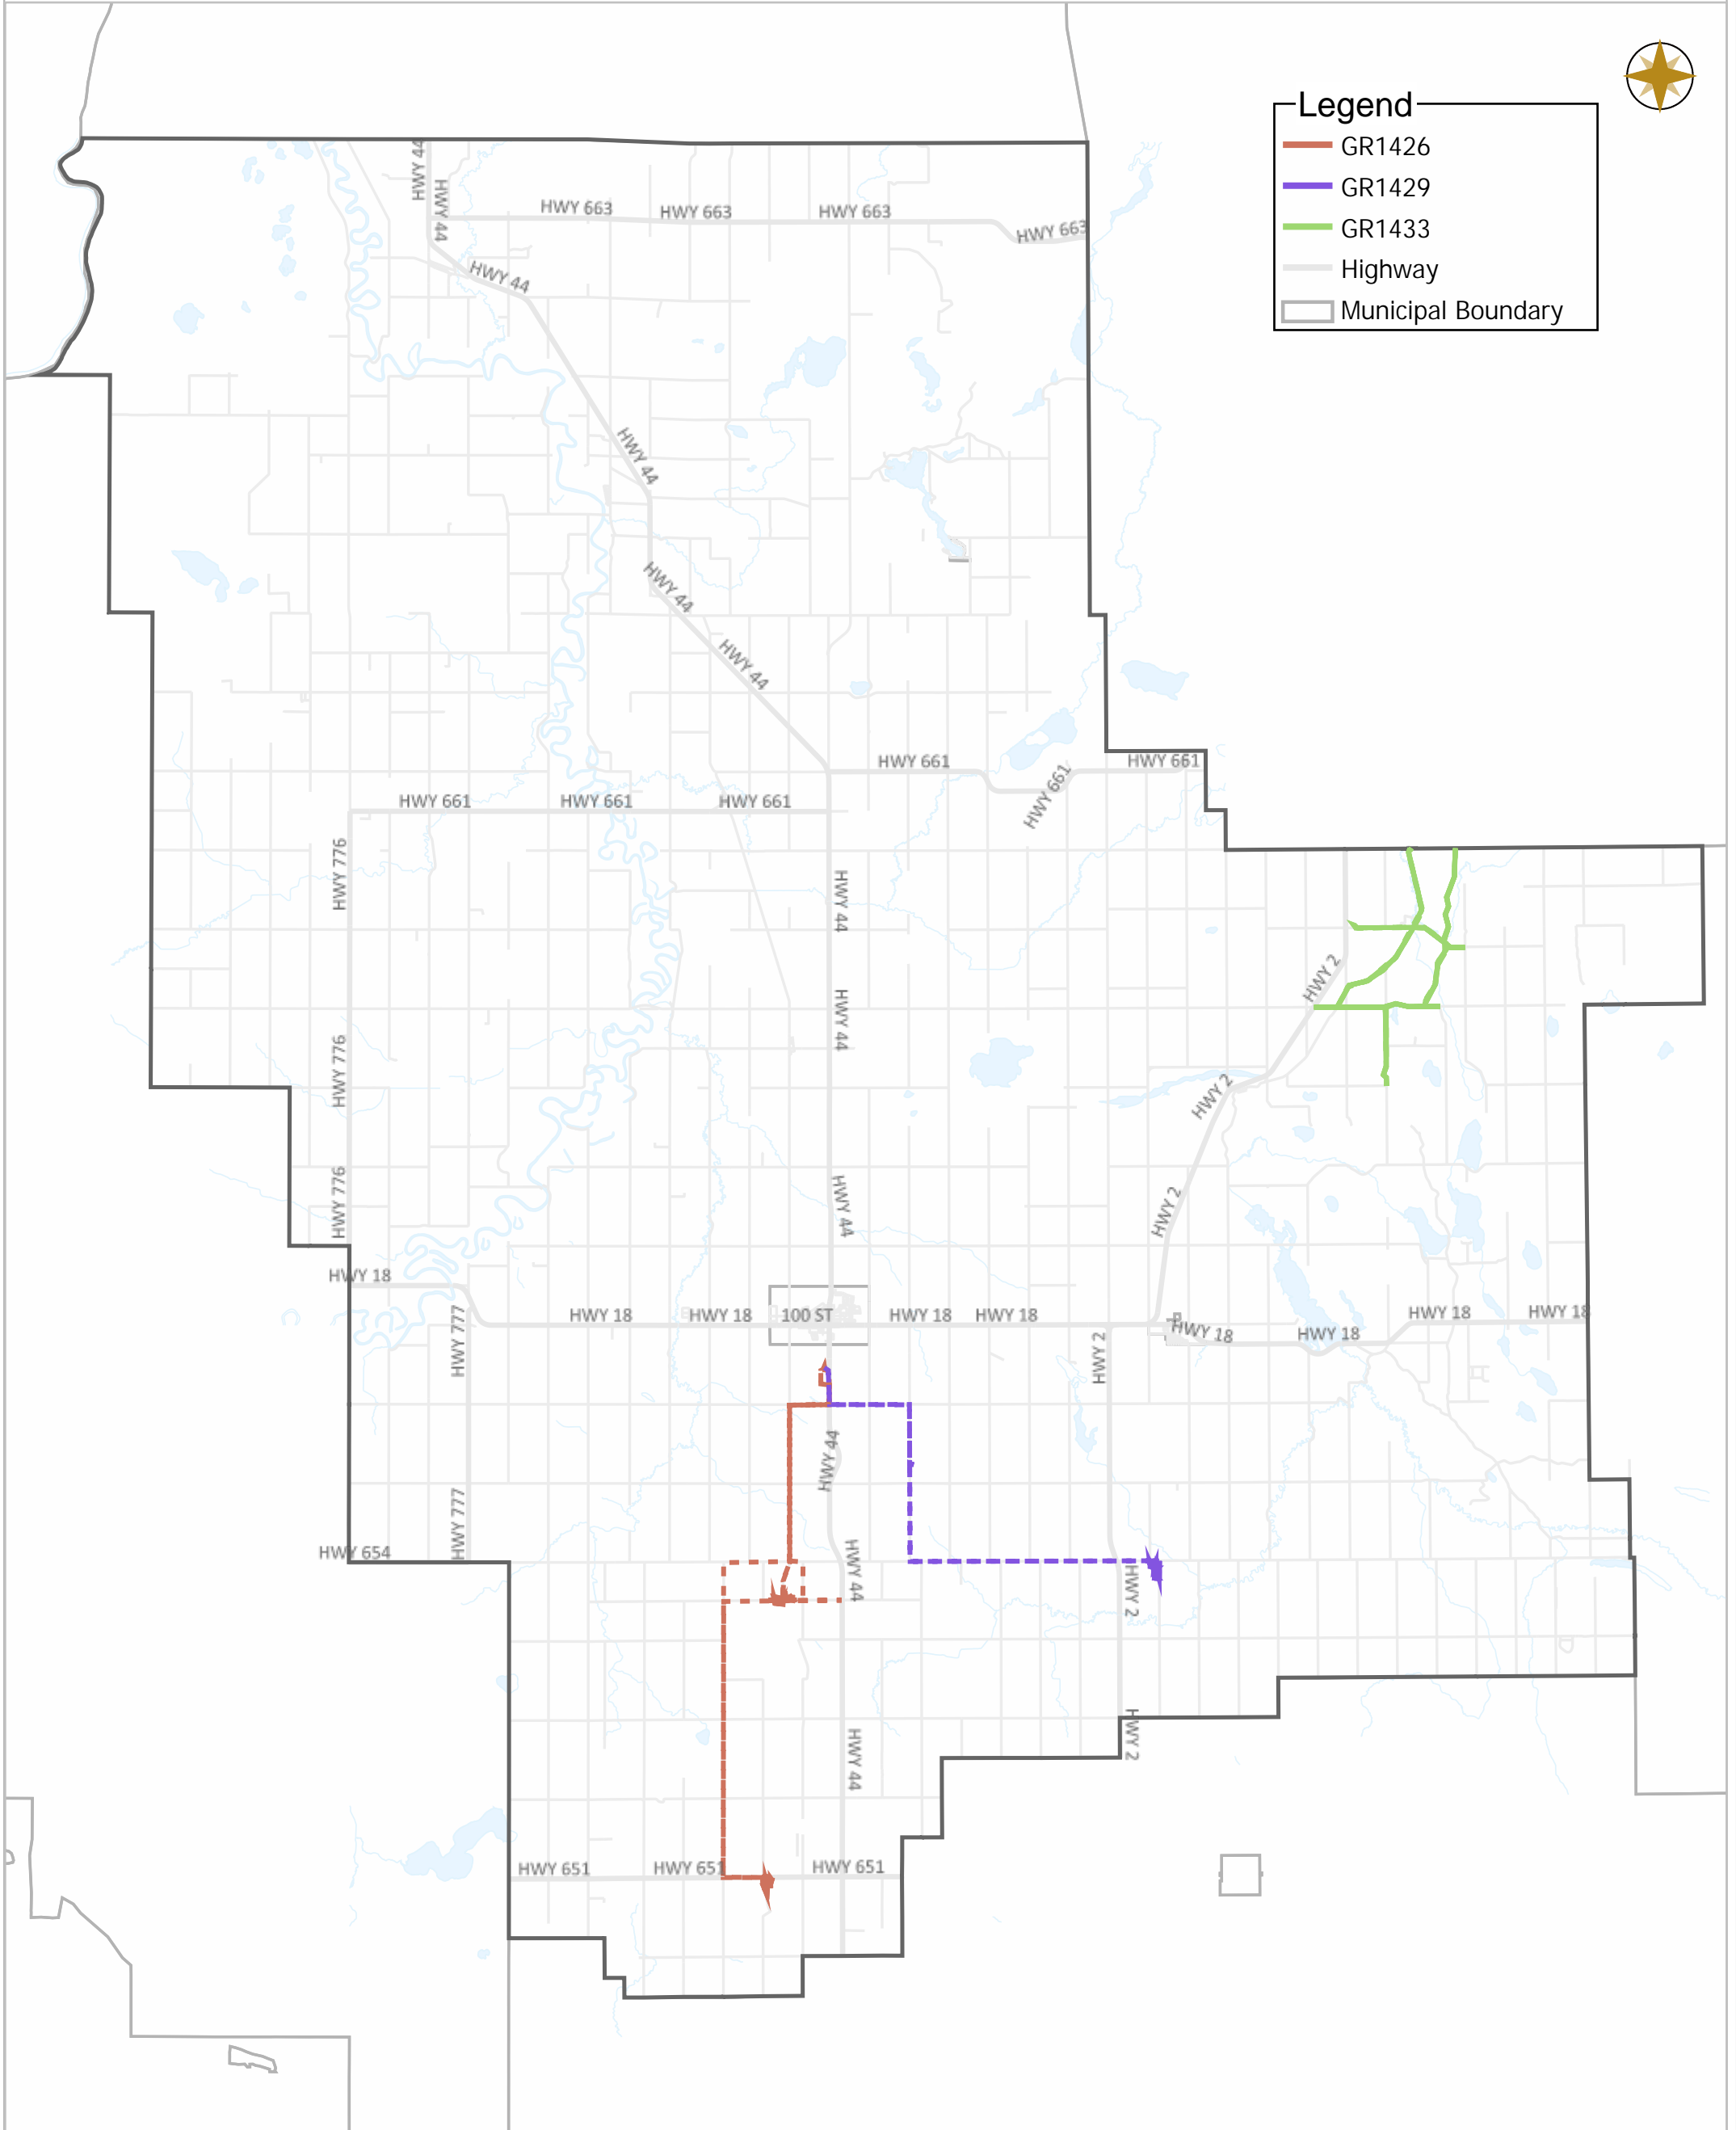

WESTLOCK COUNTY - WEEKLY GRADING REPORT

02-04-2024 ~ 02-10-2024

Legend

- GR1426
- GR1429
- GR1433
- Highway
- Municipal Boundary

Scale

WESTLOCK COUNTY MAP

10336 – 106 Street
 Westlock, Alberta T7P 2G1
 Tel: 780-349-3346
 Toll Free: 1-877-349-5880
 Fax: 780-349-2012

Map Projection: 3TM 114W NAD 83

Date: Feb.12, 2024

	Total Hours	

<p>Scale</p>	<p>Legend</p> <ul style="list-style-type: none"> — Work Layers (Speed 1~12 mile/h) - - - Tracking — Roads 	<p>WESTLOCK COUNTY MAP</p> <p>Map Projection: 3TM 114W NAD 83</p>	<p>10336 – 106 Street Westlock, Alberta T7P 2G1</p> <p>Tel: 780-349-3346 Toll Free: 1-877-349-5880 Fax: 780-349-2012</p> <p>Date: Feb.12, 2024</p>
--------------	---	---	--

Legend

- Work Layers (Speed 1~12 mile/h)
- - - Tracking
- Roads

WESTLOCK COUNTY MAP

Map Projection: 3TM 114W NAD 83

10336 – 106 Street
Westlock, Alberta T7P 2G1

Tel: 780-349-3346
Toll Free: 1-877-349-5880
Fax: 780-349-2012

Date: Feb.12, 2024

Scale

Legend

- Work Layers (Speed 1~12 mile/h)
- - - Tracking
- Roads

WESTLOCK COUNTY MAP

Map Projection: 3TM 114W NAD 83

10336 – 106 Street
Westlock, Alberta T7P 2G1

Tel: 780-349-3346
Toll Free: 1-877-349-5880
Fax: 780-349-2012